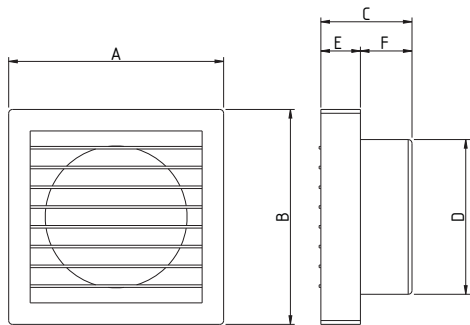

DXW CELSO

- Modern looks and sleek design for easy fitting
- Ideal for mounting on glass
- Pull cord for fan switch on-off and shutter open-close
- Shutter to prevent entry of insects, pest and rodents