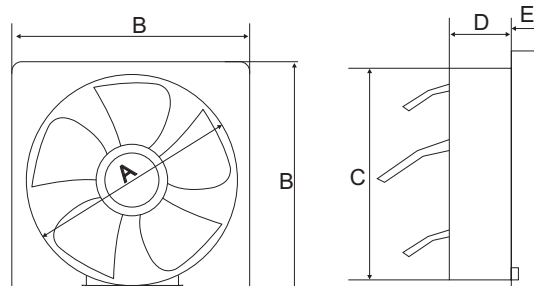

VENTILAIR DX - HS

- Ideal for mounting on wood
- High quality engineering plastic, resistant to colour change with anti-static properties