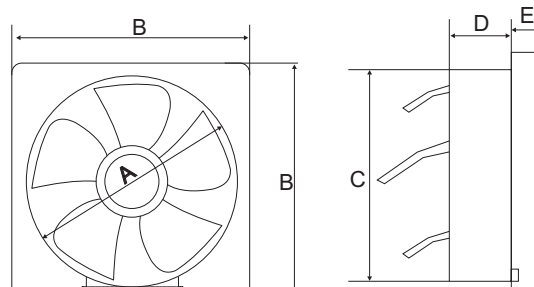

Sweep	A	B	C	D	E
150 mm	150 mm	241 mm	172 mm	73 mm	50 mm
200 mm	200 mm	298 mm	240 mm	90 mm	40 mm
250 mm	250 mm	348 mm	290 mm	90 mm	48 mm

Sweep	Power Input	Speed	Air Delivery	Rated Voltage	Rated Frequency	Noise Level
150 mm	25 W	1350 r/min (RPM)	280 m³/h	220 V-240 V	50 Hz	40 dB
200 mm	32 W	1350 r/min (RPM)	520 m³/h	220 V-240 V	50 Hz	45 dB
250 mm	35 W	1200 r/min (RPM)	860 m³/h	220 V-240 V	50 Hz	48 dB