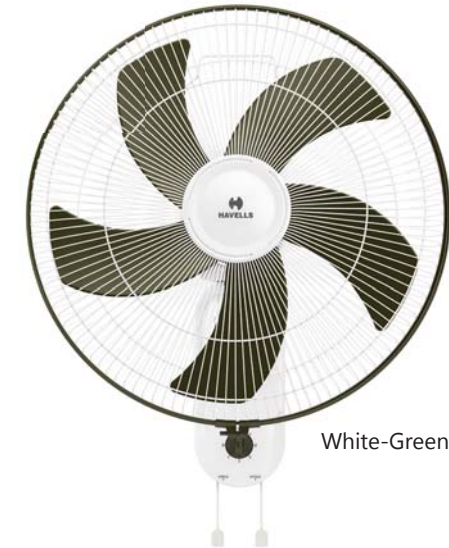

Model is available with High and Normal Speed Variant.

Red

Grey

PENTAFORCE

Grey-Wine

White-Green

- Smooth oscillation
- Aerodynamically designed & balanced propeller type blades

STAR RATING	SWEEP	POWER INPUT	SPEED	AIR DELIVERY
NA	400 mm	62 W	1350 r/min	65 m ³ /min