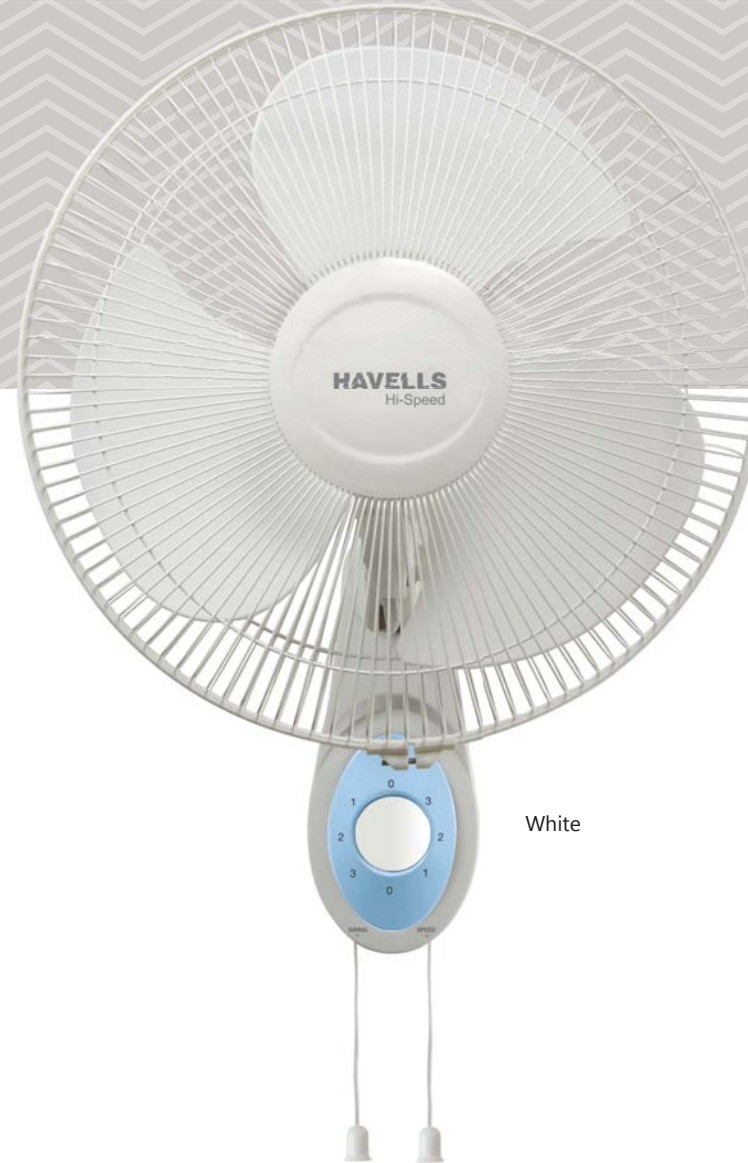

STAR RATING	SWEEP	POWER INPUT	SPEED	AIR DELIVERY
NA	400 mm	120 W	2100 r/min	95 m ³ /min

White

PLATINA

White

Pull cord for Speed & Oscillation

- High performance motor for better air delivery
- Smooth oscillation
- Aerodynamically designed & balanced heavy duty PP blades