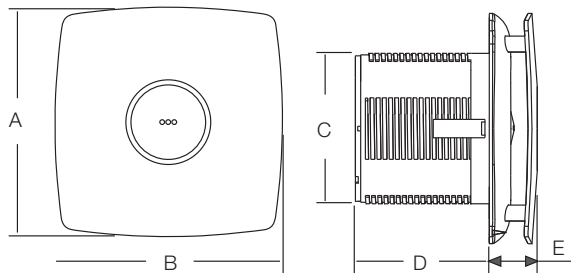

VENTO JET

- Off-white color
- Modular concept
- High suction capacity
- Silent operation
- Wall, ceiling and glass mounting
- Removable screwless front for easy cleaning