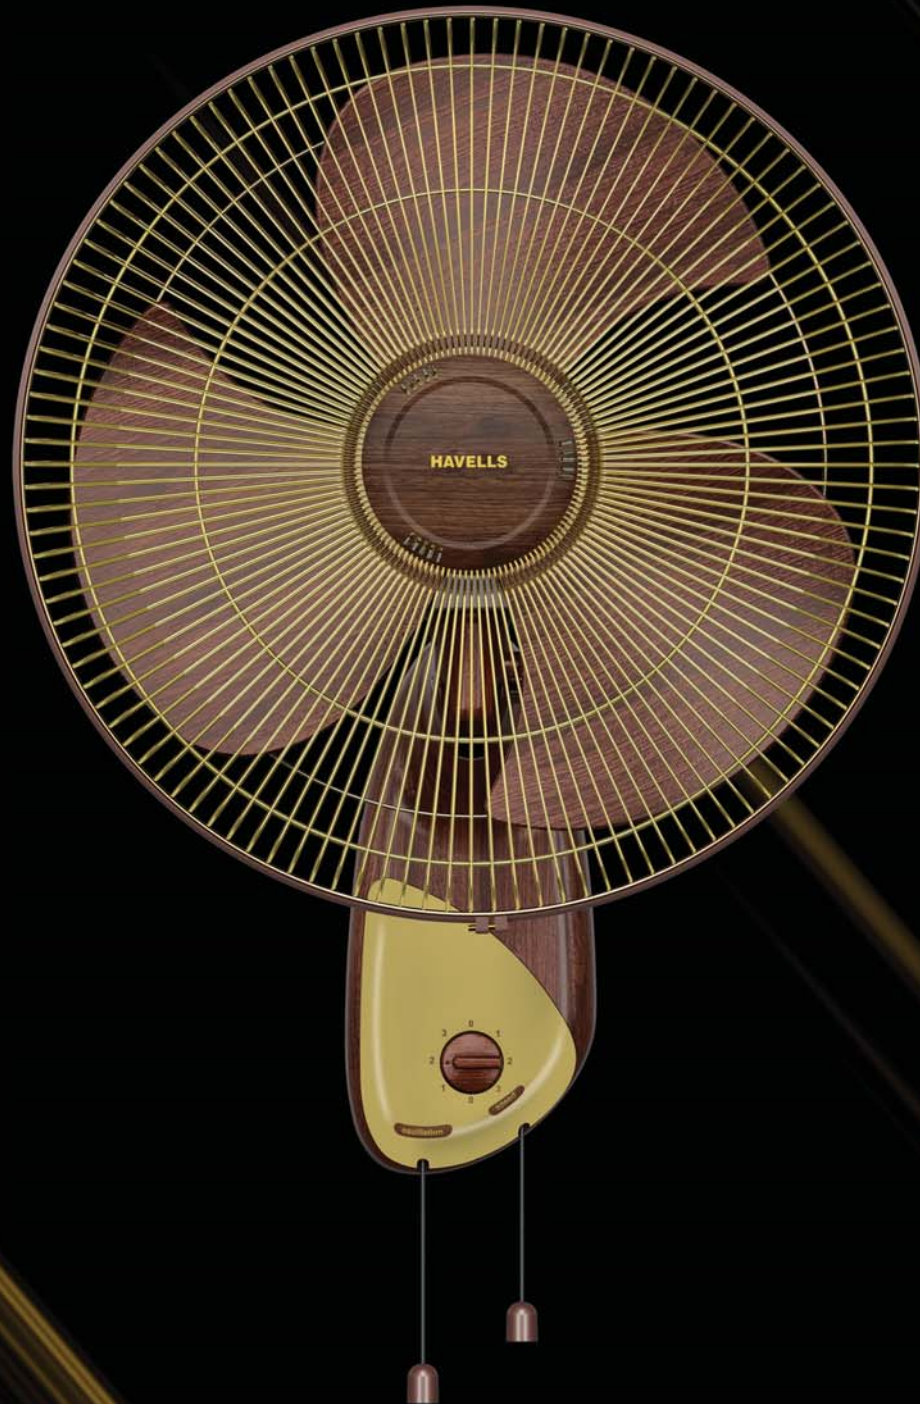

LOOK UP TO
**WALL
FANS**