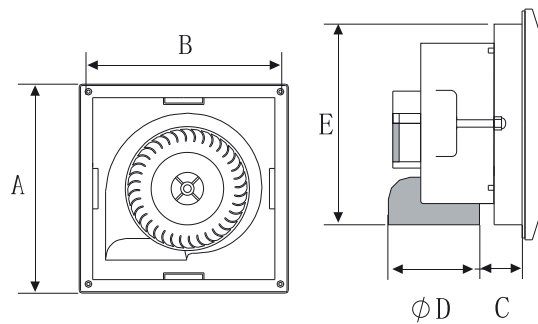

Sweep	A	B	C	D	E
100 mm	235 mm	213 mm	30 mm	95 mm	200 mm

Sweep	Power Input	Speed	Air Delivery	Rated Voltage	Rated Frequency	Noise Level
100 mm	26 W	1400 r/min (RPM)	74 m³/h	220 V-240 V	50 Hz	45 dB