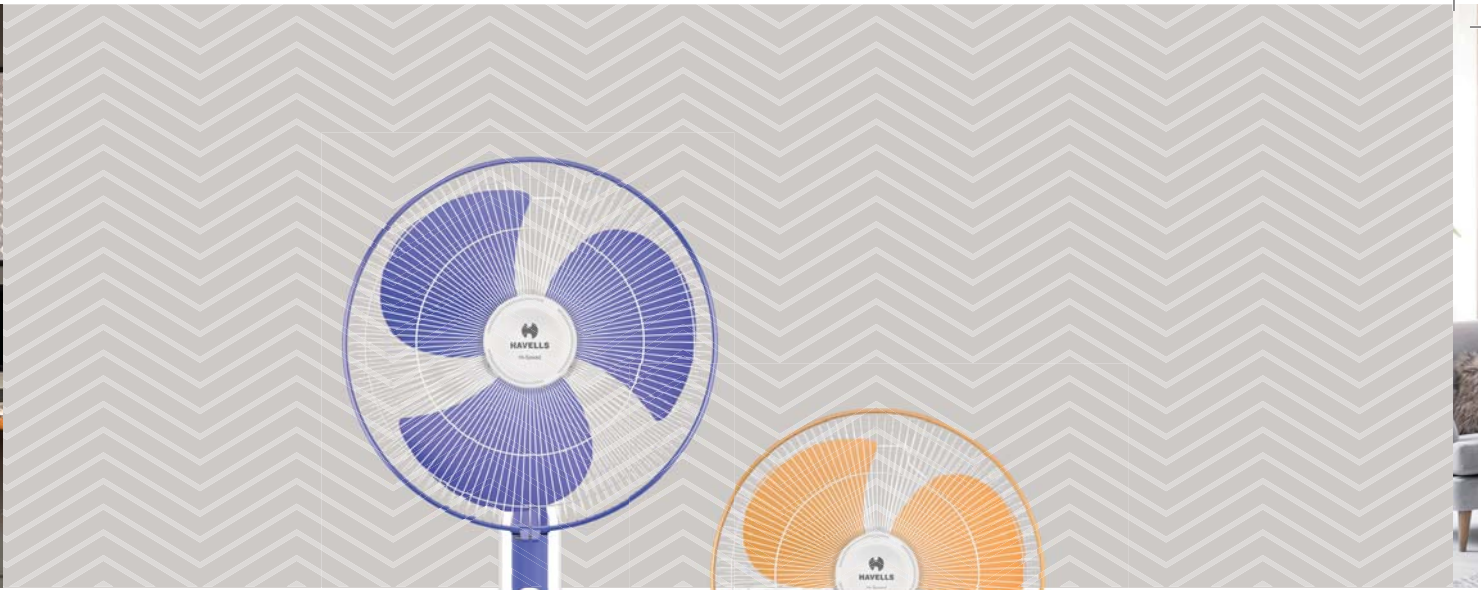

White Blue

White Yellow

SWING

- Smooth oscillation
- Elegantly designed switch box

STAR RATING	SWEEP	POWER INPUT	SPEED	AIR DELIVERY
	400 mm	55 W	1350 r/min	65 m ³ /min

White

ACCELERO NS

- Elegant looks
- Sturdy base for more stability