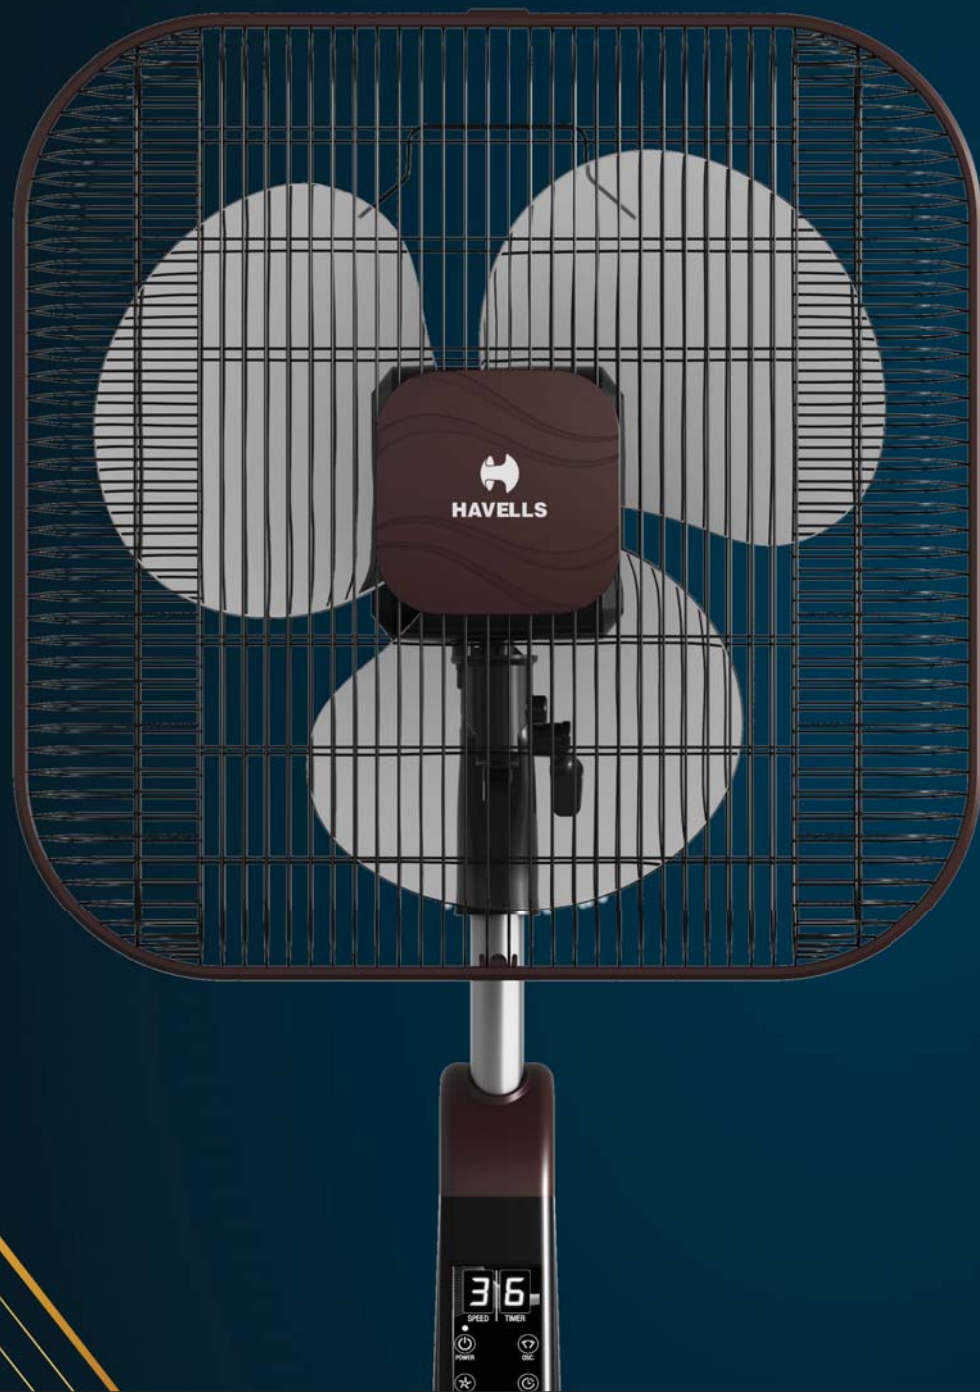

BREEZO - HS

White

- High Speed & High air thrust
- Multipurpose - Can be used as Desk fan or Wall fan
- Three speed control

STAR RATING	SWEEP	POWER INPUT	SPEED	AIR DELIVERY
NA	300 mm	80 W	2200 r/min	60 m ³ /min

LOOK UP TO
**PEDESTAL
FANS**

AINDRILA PREMIUM

- Square Guard Design for premium Looks
- Timers Upto 8 hours
- LED Light at the Bottom
- Sleep Mode and Breeze Mode
- Soft touch option along with remote control