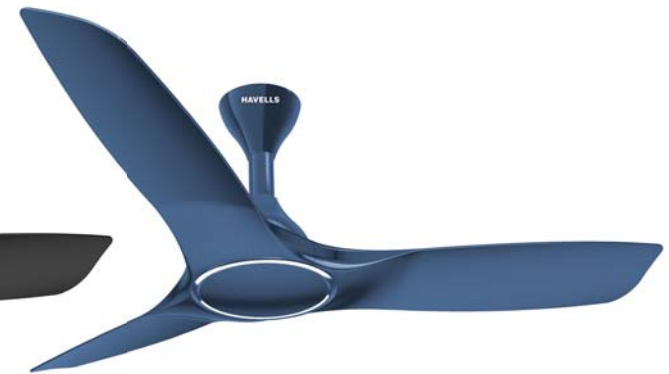

Indigo Blue