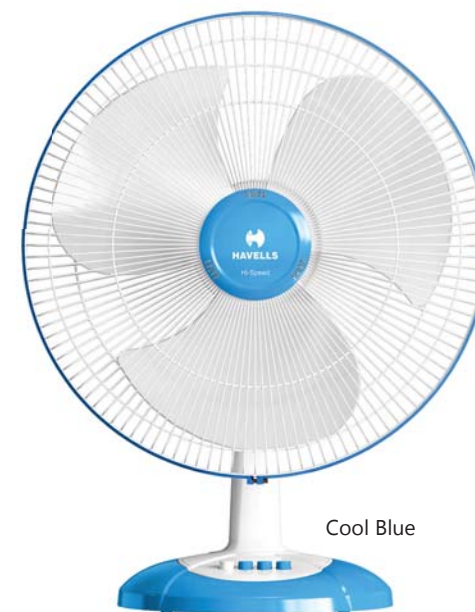

Cool Blue

- High speed motor for better air delivery
- Smooth oscillation
- Superior low voltage performance

STAR RATING	SWEEP	POWER INPUT	SPEED	AIR DELIVERY
NA	400 mm	120 W	2100 r/min	95 m³/min