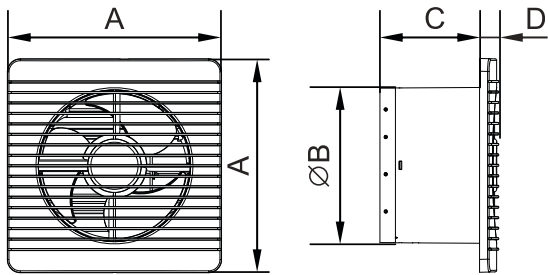

VENTILAIR BLDC

- Easy installation on glass window & wood panels
- Powerful air suction for clean and odorless air
- Mosquito net to avoid entry of insects
- Very low noise