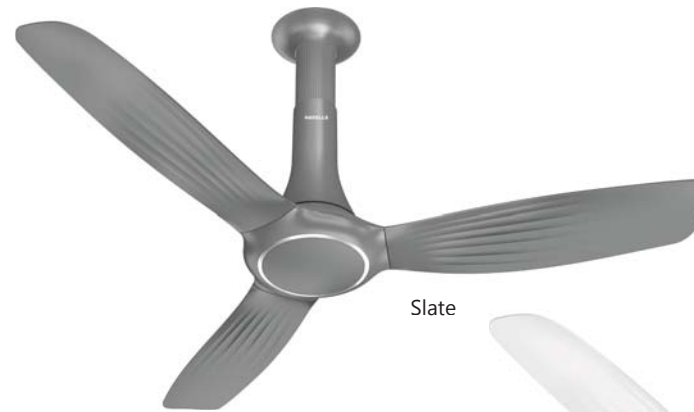

INOX
BLDC

RF remote control for all direction sensing

Low Noise

Free Installation

ABS ribbed blades for high strength

- Aerodynamic blades for Superior Air Delivery
- Dust Resistant coating on the blades

STAR RATING	SWEEP	POWER INPUT	SPEED	AIR DELIVERY
	1200 mm	38 W	280 r/min	245 m3/min

Slate