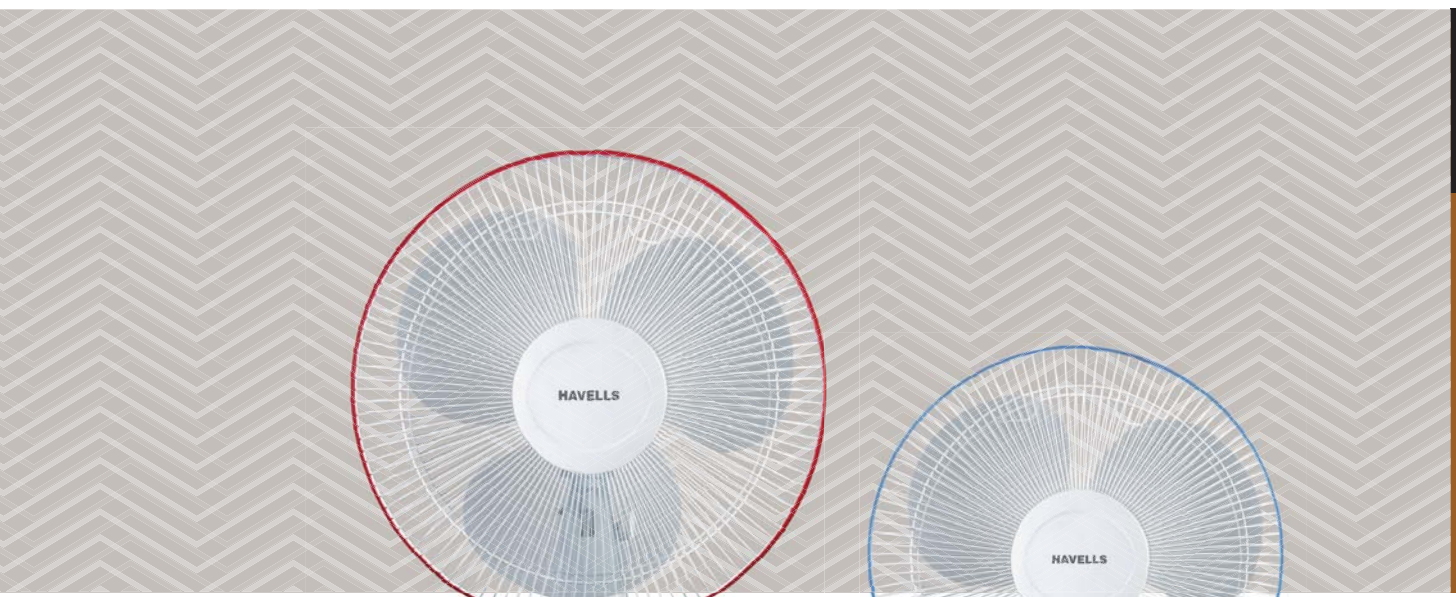

SPRINT LED

- Heavy base for stability
- LED indicator lights
- Available in two attractive color combinations

Model also available without remote.

STAR RATING	SWEEP	POWER INPUT	SPEED	AIR DELIVERY
NA	400 mm	55 W	1350 r/min	65 m³/min