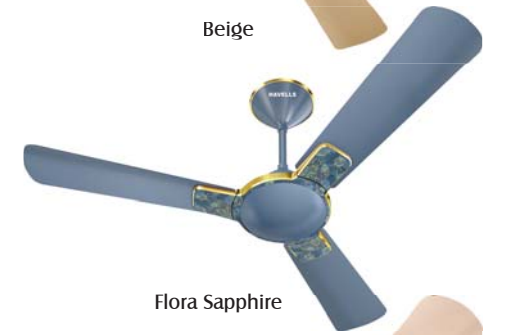

ENTICER ART ES

NATURE SERIES

- Unique IMD Pattern to compliment interior decor
- Wider Blade tip with Superior Metallic Paint Finish

STAR RATING	SWEEP	POWER INPUT	SPEED	AIR DELIVERY
	1200 mm	50 W	350 r/min	225 m³/min
	1200 mm	57 W	380 r/min	230 m³/min

Espresso Brown

Beige