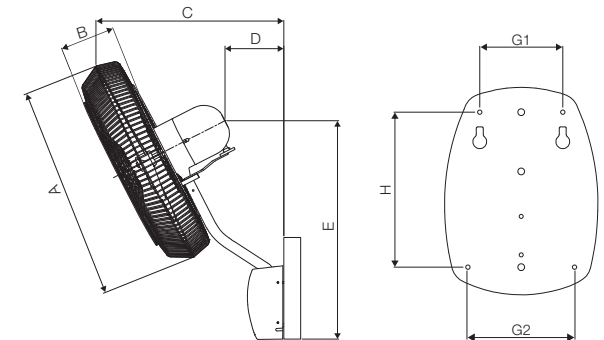

Air delivery measurement at a distance of 6 times blade sweep from the fan.
Built-in regulators available only for 450 mm sweep.
Conforming to IS: 2997-1964.

Tolerance on ratings (As per IS 2997-1964)
Speed -10%
Power +10%
Air Delivery -10%

* Design/Specifications may vary without notice due to continuous technology up-gradation.