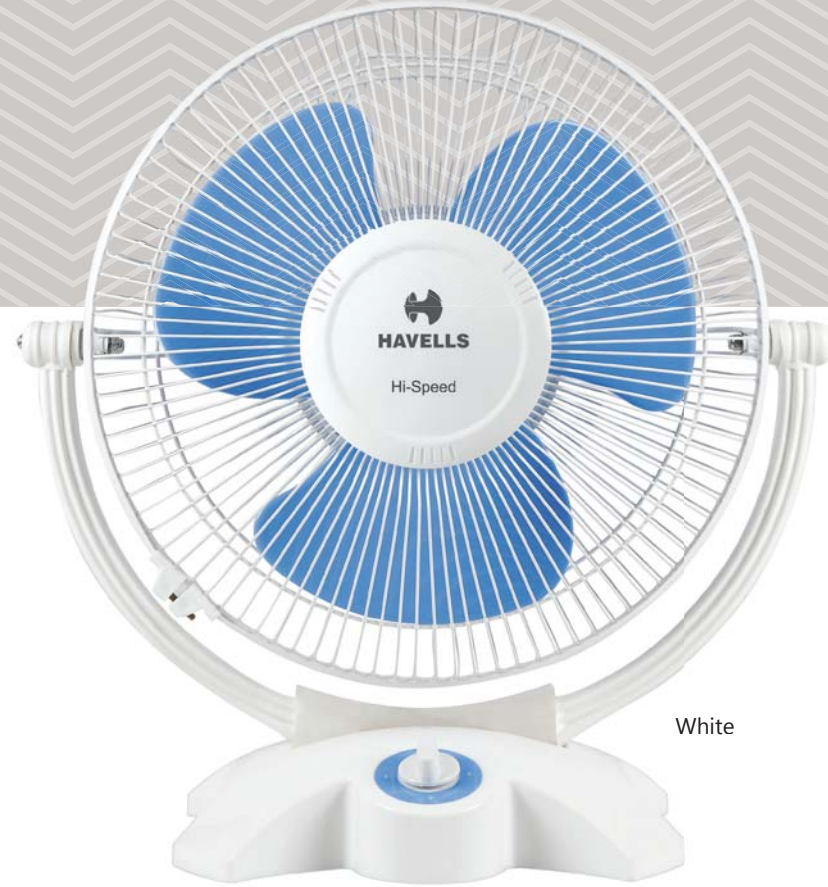

White

- High Speed & High air thrust
- Multipurpose - Can be used as Desk fan or Wall fan
- Three speed control

STAR RATING	SWEEP	POWER INPUT	SPEED	AIR DELIVERY
NA	300 mm	80 W	2200 r/min	60 m³/min