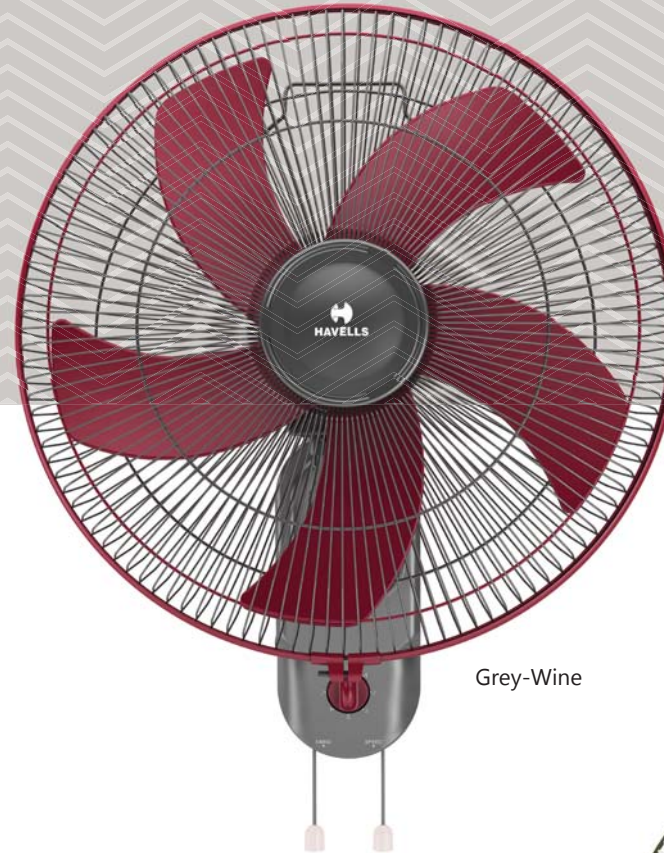

Model is available with High and Normal Speed Variant.

Red

Grey

PENTAFORCE

Grey-Wine

White-Green

- Smooth oscillation
- Aerodynamically designed & balanced propeller type blades

STAR RATING	SWEEP	POWER INPUT	SPEED	AIR DELIVERY
NA	400 mm	62 W	1350 r/min	65 m ³ /min