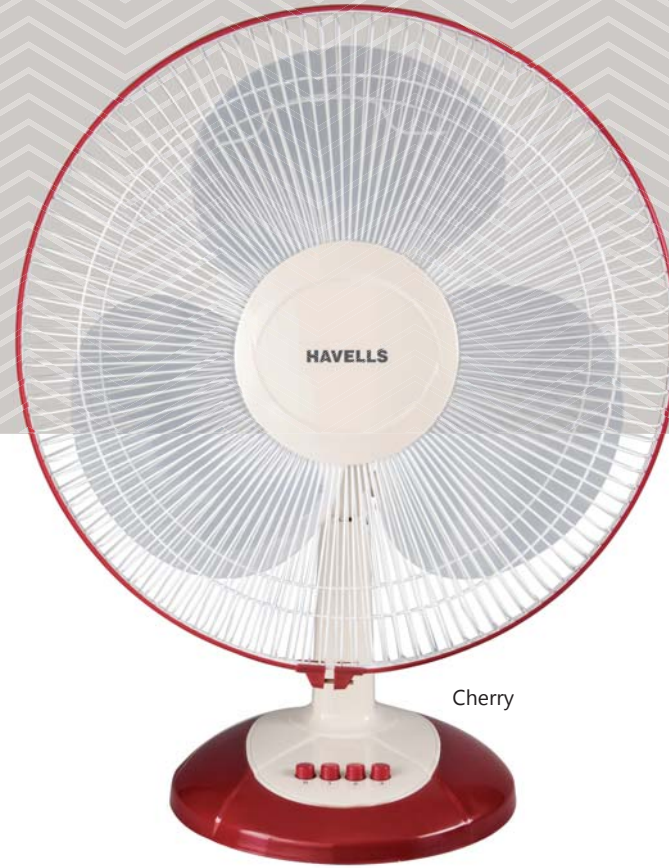

Model is available with High and Normal Speed Variant.

White Red

White Grey

SWING LX

Cherry

White

- Smooth oscillation
- Pivot arrangement for tilting & oscillation
- Aerodynamically designed & balanced PP blades