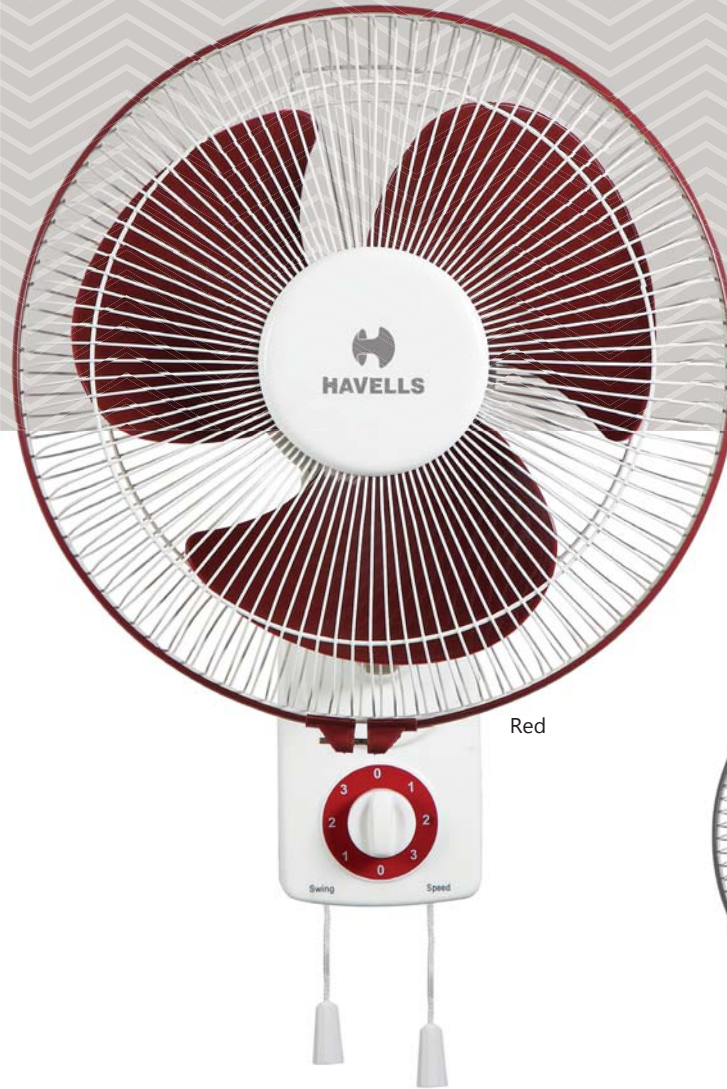

ACCELERO - HS / NS

Pull cord for Speed & Oscillation

- Smooth oscillation
- Pull cord for 3-speed control

STAR RATING	SWEEP	Variant	POWER INPUT	SPEED	AIR DELIVERY
NA	300 mm	High Speed	90 W	2000 r/min	65 m³/min
NA	400 mm	High Speed	120 W	2100 r/min	95 m³/min
NA	300 mm	Normal Speed	50 W	1350 r/min	55 m³/min
NA	400 mm	Normal Speed	55 W	1350 r/min	65 m³/min

Model is available with High and Normal Speed Variant.

Red