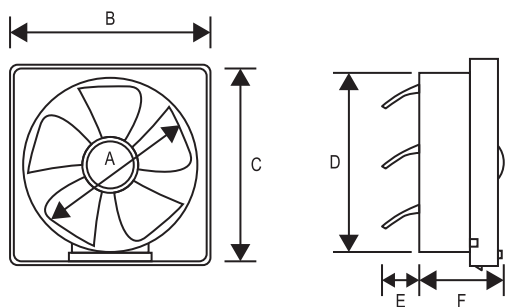

THRILL AIR DX

- Rust proof body and blades
- Automatic shutter
- Durable motor

Sweep	A	B	C	D	E	F
150 mm	150 mm	244 mm	212 mm	191 mm	65 mm	125 mm
200 mm	200 mm	294 mm	262 mm	241 mm	70 mm	101 mm
250 mm	250 mm	344 mm	312 mm	291 mm	69 mm	115 mm

Sweep	Power Input	Speed	Air Delivery	Rated Voltage	Rated Frequency	Noise Level
150 mm	24 W	1370 r/min (RPM)	270 m³/h	220 V-240 V	50 Hz	40 dB
200 mm	28 W	1350 r/min (RPM)	500 m³/h	220 V-240 V	50 Hz	45 dB
250 mm	36 W	1300 r/min (RPM)	800 m³/h	220 V-240 V	50 Hz	48 dB