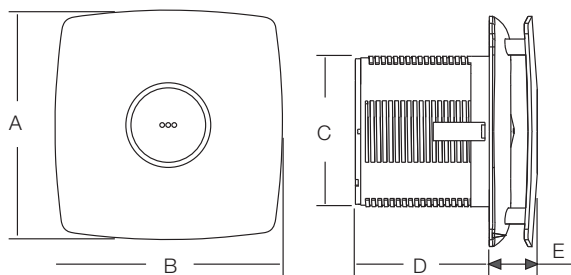

VENTO JET

Inox

- Brushed steel finish
- Modular concept
- High suction capacity
- Silent operation
- Wall, ceiling and glass mounting
- Removable screwless front for easy cleaning