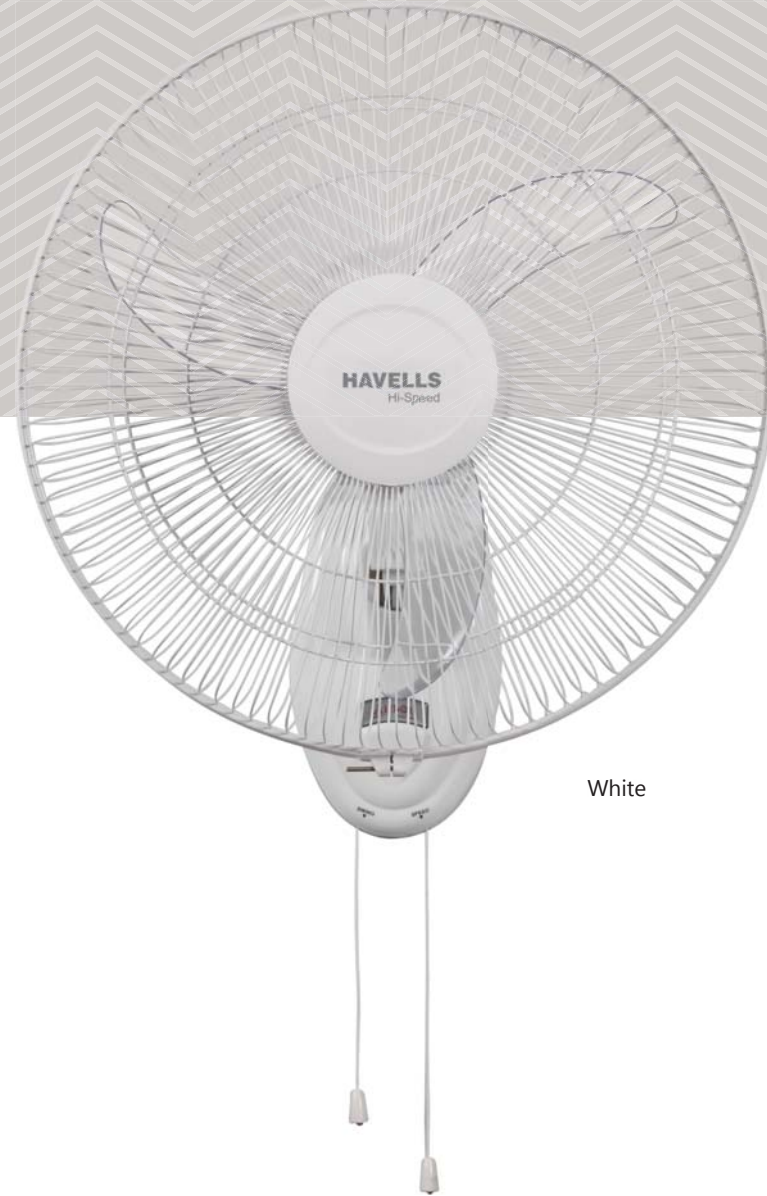

White

AIRBOLL-HS

- Smooth oscillation
- Aerodynamically designed & balanced propeller type blades

STAR RATING	SWEEP	POWER INPUT	SPEED	AIR DELIVERY
NA	450 mm	110 W	1750 r/min	100 m³/min