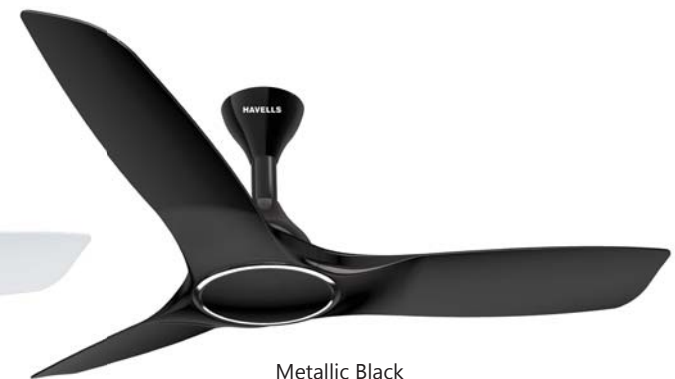

- Aerodynamic Blades for Superior Air delivery
- Dust Resistant ABS blades in premium PU finish

STAR RATING	SWEEP	POWER INPUT	SPEED	AIR DELIVERY
	1200 mm	60 W	270 r/min	245 m ³ /min

STEALTH AIR ES

Indigo Blue

Rust Proof ABS Blades

Free Installation

- Aerodynamic Blades for Superior Air delivery
- Dust Resistant ABS blades

STAR RATING	SWEEP	POWER INPUT	SPEED	AIR DELIVERY
	1200 mm	60 W	270 r/min	245 m ³ /min
	900 mm	45 W	400 r/min	145 m ³ /min

Pearl White

Metallic Black

STEALTH AIR

Pearl White

Rust Proof ABS Blades

Free Installation

- Aerodynamic Blades for Superior Air delivery
- Dust Resistant ABS blades

STAR RATING	SWEEP	POWER INPUT	SPEED	AIR DELIVERY
N. A.	1250 mm	80 W	280 r/min	280 m ³ /min