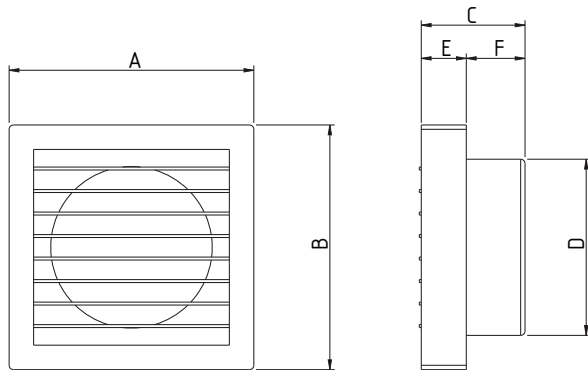

VENTILAIR DXW

- Modern design, fashionable & elegant look
- Ideal for mounting on glass window & wood panels

Sweep	A	B	C	D	E	F
100 mm	150 mm	150 mm	81 mm	97 mm	35 mm	46 mm
150 mm	208 mm	208 mm	106 mm	146 mm	46 mm	60 mm