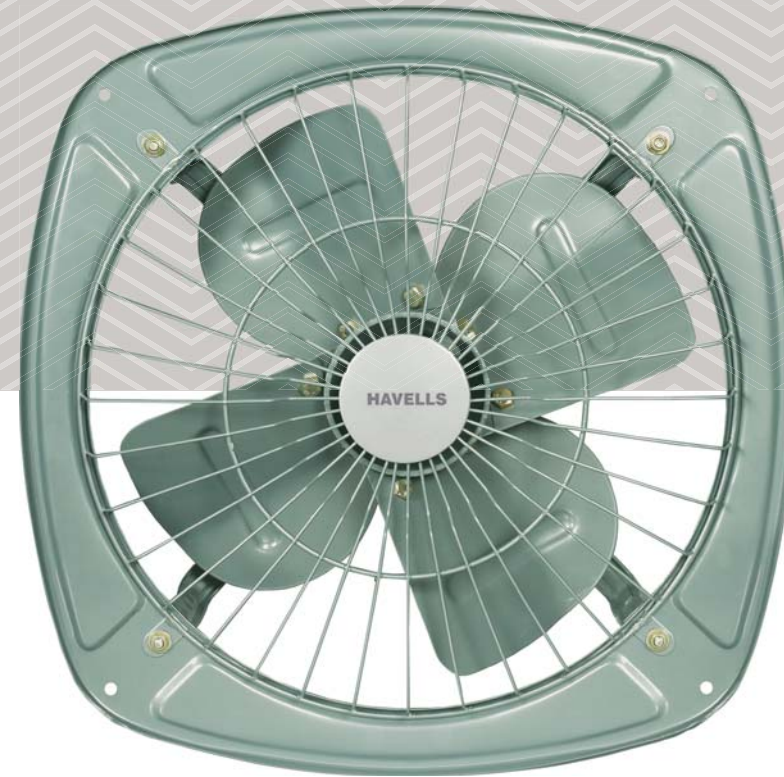

Sweep	Power Input	Speed	Air Delivery	Rated Voltage	Rated Frequency	Noise Level
230 mm	45 W	1400 r/min (RPM)	860 m³/h	220 V-240 V	50 Hz	45-50 dB
300 mm	70 W	1400 r/min (RPM)	1850 m³/h	220 V-240 V	50 Hz	45-50 dB