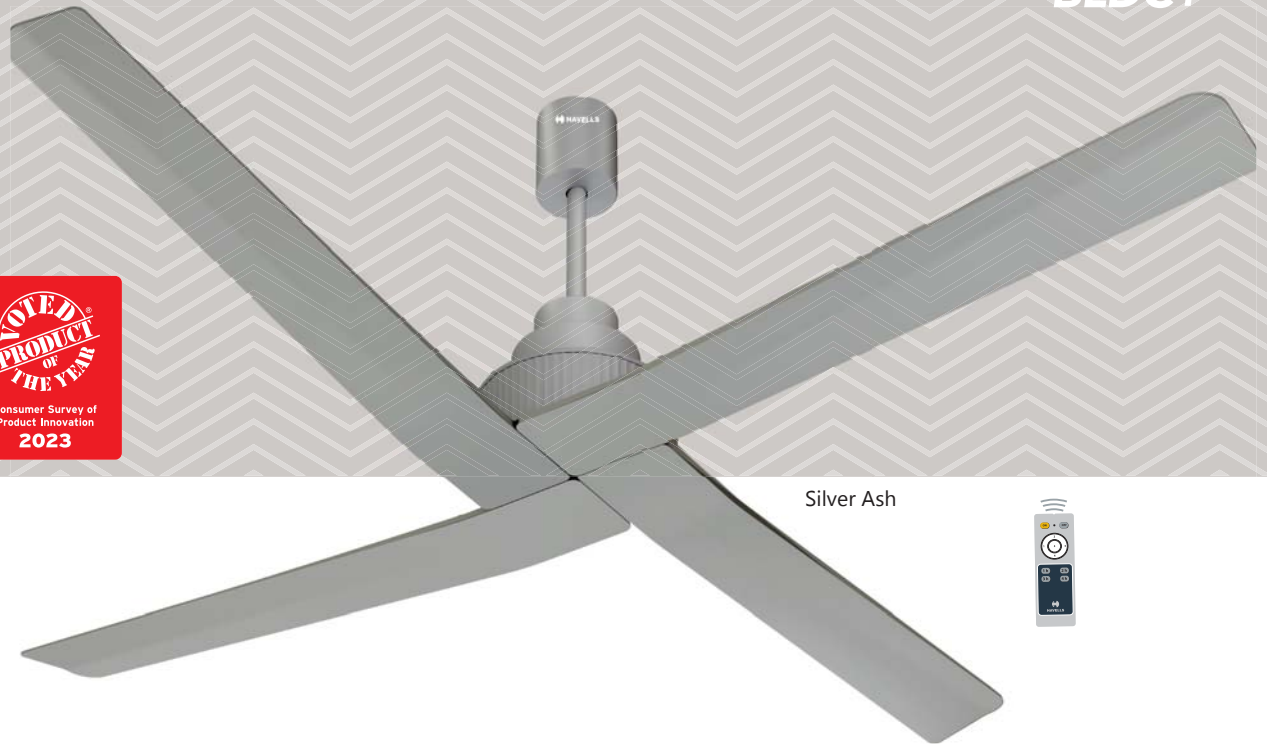

BLDC+

Silver Ash

AMAYA

BLDC

RF remote control for all direction sensing

Unique 4 blade design

Low Noise

Free Installation

BLDC INVERTER
TECHNOLOGY

- Italian Rivet-less design with Premium PU Finish
- Compound ABS blades for high strength, silent operation and better air Delivery

STAR RATING	SWEEP	POWER INPUT	SPEED	AIR DELIVERY
	1400 mm	40 W	270 r/min	255 m³/min