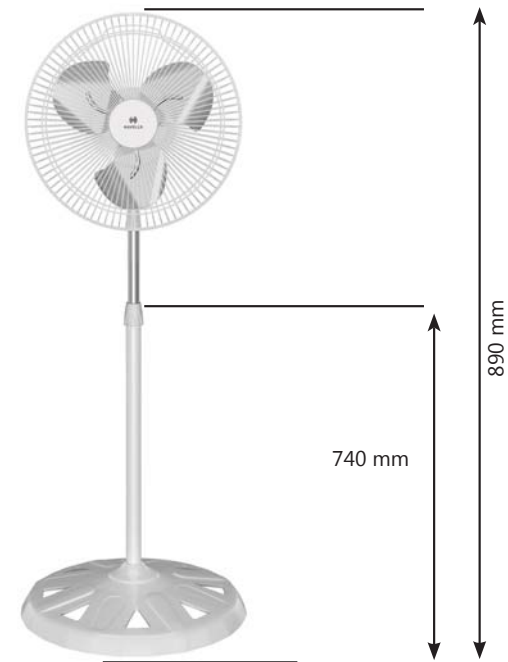

STAR RATING	SWEEP	POWER INPUT	SPEED	AIR DELIVERY
NA	250 mm	50 W	2000 r/min	55 m ³ /min

White

V2

- High structural stability
- Strong motor for High Air Delivery
- Superior performance at Low & High voltages
- Aerodynamically designed rust proof Aluminium blades
- Speed independent smooth & constant oscillations