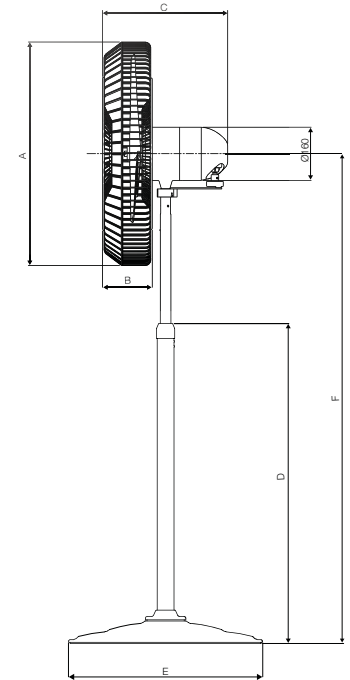

Air delivery measurement at a distance of 6 times blade sweep from the fan. Built-in regulators available only for 450 mm sweep. Conforming to IS: 2997-1964.

Tolerance on ratings (As per IS 2997-1964)
Speed -10%
Power +10%
Air Delivery -10%

* Design/Specifications may vary without notice due to continuous technology up-gradation.