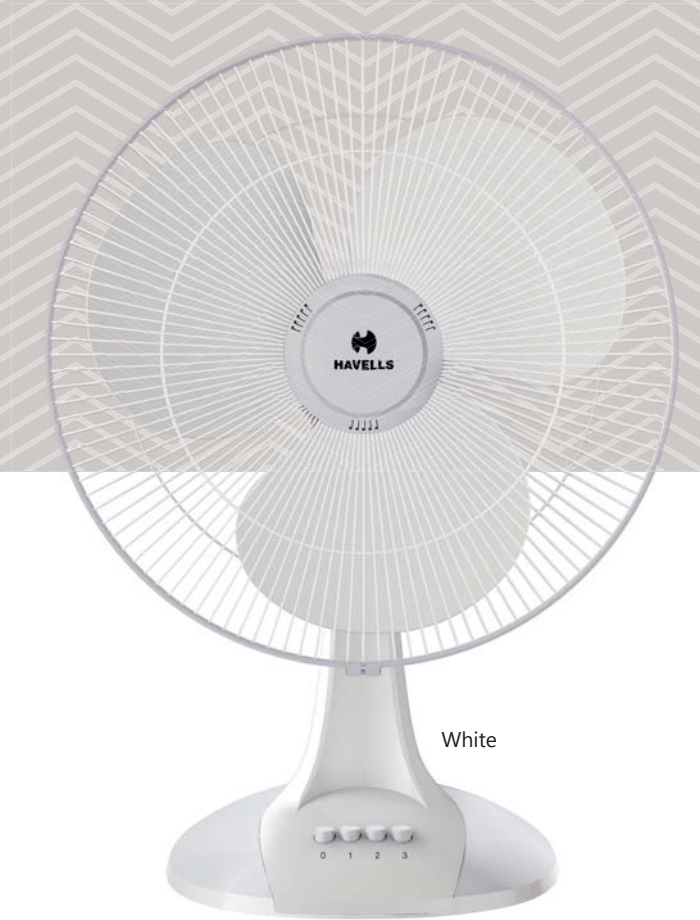

SAMEERA

White

- Jerk free oscillation
- Pivot arrangement for tilting & oscillation
- Aerodynamically designed & balanced PP blades

STAR RATING	SWEEP	POWER INPUT	SPEED	AIR DELIVERY
NA	400 mm	55 W	1350 r/min	65 m³/min