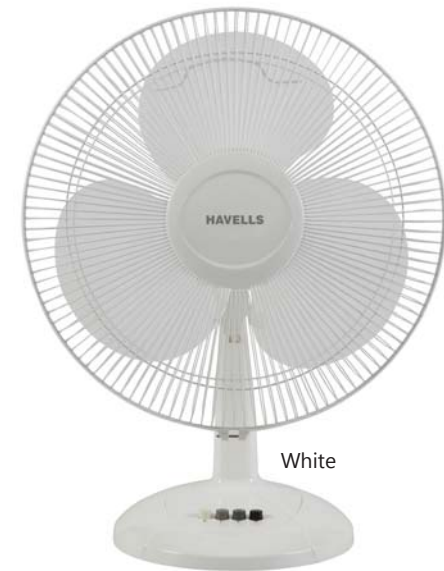

White

- Smooth oscillation
- Pivot arrangement for tilting & oscillation
- Aerodynamically designed & balanced PP blades

STAR RATING	SWEEP	POWER INPUT	SPEED	AIR DELIVERY
NA	400 mm	55 W	1350 r/min	65 m³/min