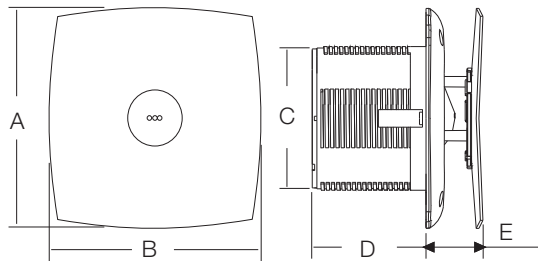

STAR RATING	SWEEP	POWER INPUT	SPEED	AIR DELIVERY
NA	500 mm	130 W	1400 r/min	135 m ³ /min

HAVELLS

LOOK UP TO
**VENTILAIR
FANS**

VENTO JET

Auto Inox

- Brushed steel finish
- Automatic front shutter
- High suction capacity
- Silent operation
- Wall, ceiling and glass mounting
- Removable screwless front for easy cleaning