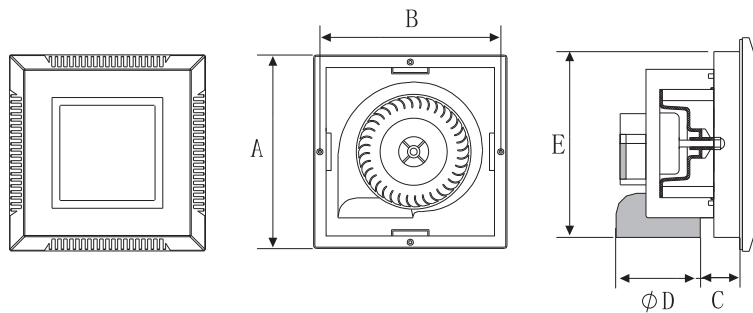

Sweep	A	B	C	D	E
130 mm	264 mm	242 mm	33.5 mm	97 mm	228 mm

Sweep	Power Input	Speed	Air Delivery	Rated Voltage	Rated Frequency	Noise Level
130 mm	24 W	1200 r/min (RPM)	150 m³/h	220 V-240 V	50 Hz	42 dB