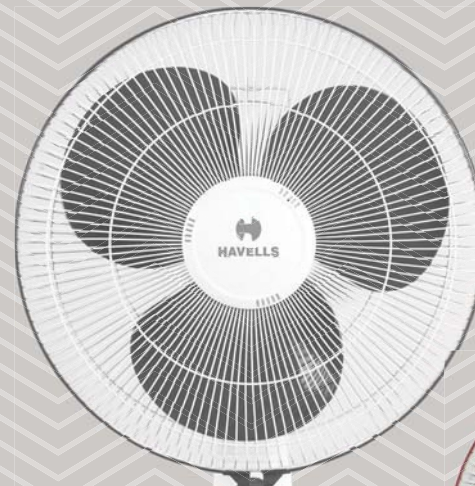

ACCELERO NS

- Elegant looks
- Sturdy base for more stability

STAR RATING	SWEEP	POWER INPUT	SPEED	AIR DELIVERY
NA	400 mm	55 W	1350 r/min	65 m³/min

White Grey