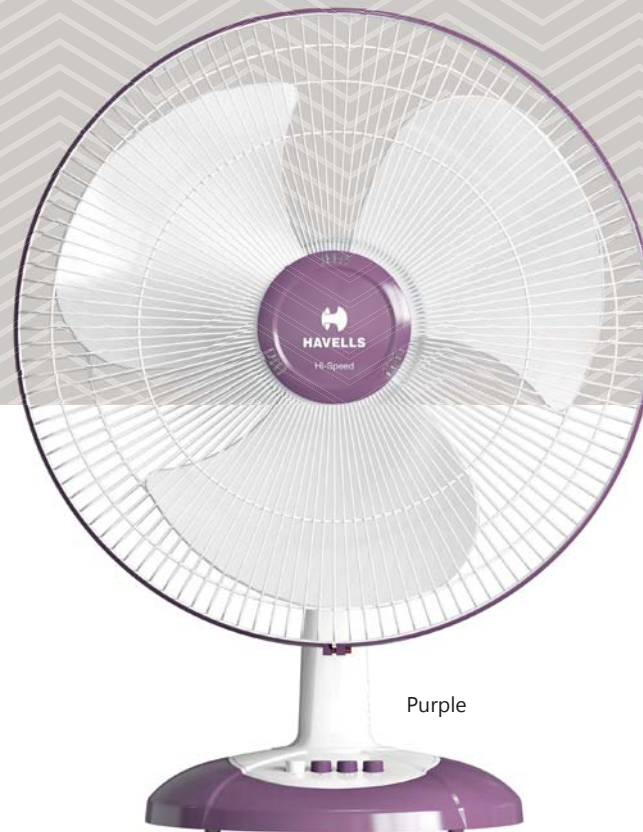

SWING LX HS

Purple

- High speed motor for better air delivery
- Smooth oscillation
- Superior low voltage performance

STAR RATING	SWEEP	POWER INPUT	SPEED	AIR DELIVERY
NA	400 mm	120 W	2100 r/min	95 m³/min