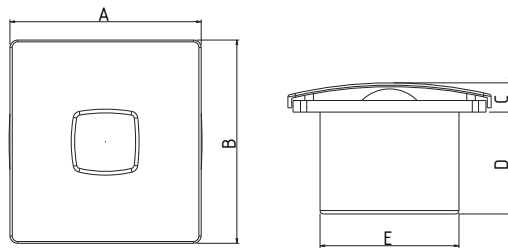

Sweep	A	B	C	D	E
100 mm	150 mm	150 mm	27 mm	72 mm	98 mm
150 mm	200 mm	200 mm	28 mm	94 mm	145 mm