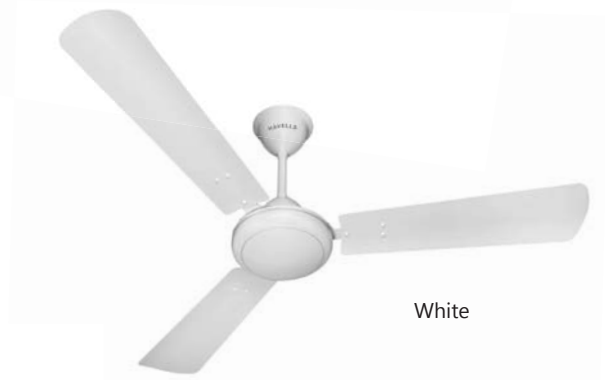

SS 390 ES

- Wider Tip Blade for Effective Air Circulation
- Aerodynamic Designed blades for High Air Delivery

STAR RATING	SWEEP	POWER INPUT	SPEED	AIR DELIVERY
	1400 mm	60 W	320 r/min	250 m³/min
	1200 mm	55 W	390 r/min	230 m³/min
	900 mm	42 W	420 r/min	140 m³/min
N. A.	600 mm	65 W	850 r/min	110 m³/min

Bianco