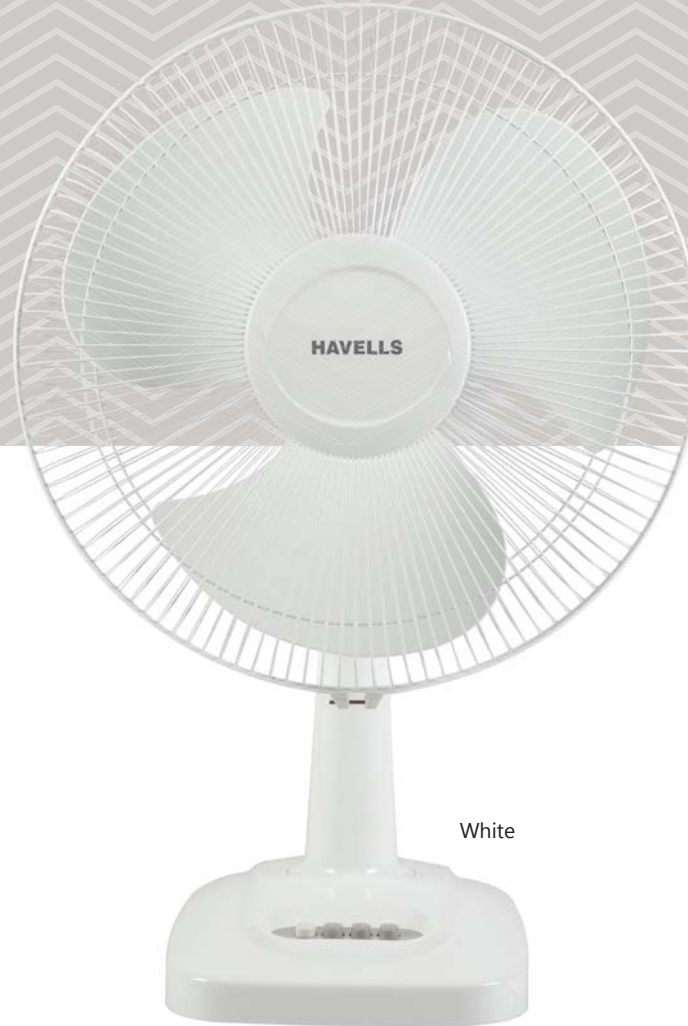

White

STAR RATING	SWEEP	POWER INPUT	SPEED	AIR DELIVERY
NA	600 mm	65 W	850 r/min	110 m ³ /min

HAVELLS

LOOK UP TO
**TABLE
FANS**

VELOCITY NEO-HS

White

Double Ball Bearing

- High speed motor for better air delivery
- Smooth oscillation
- Superior low voltage performance