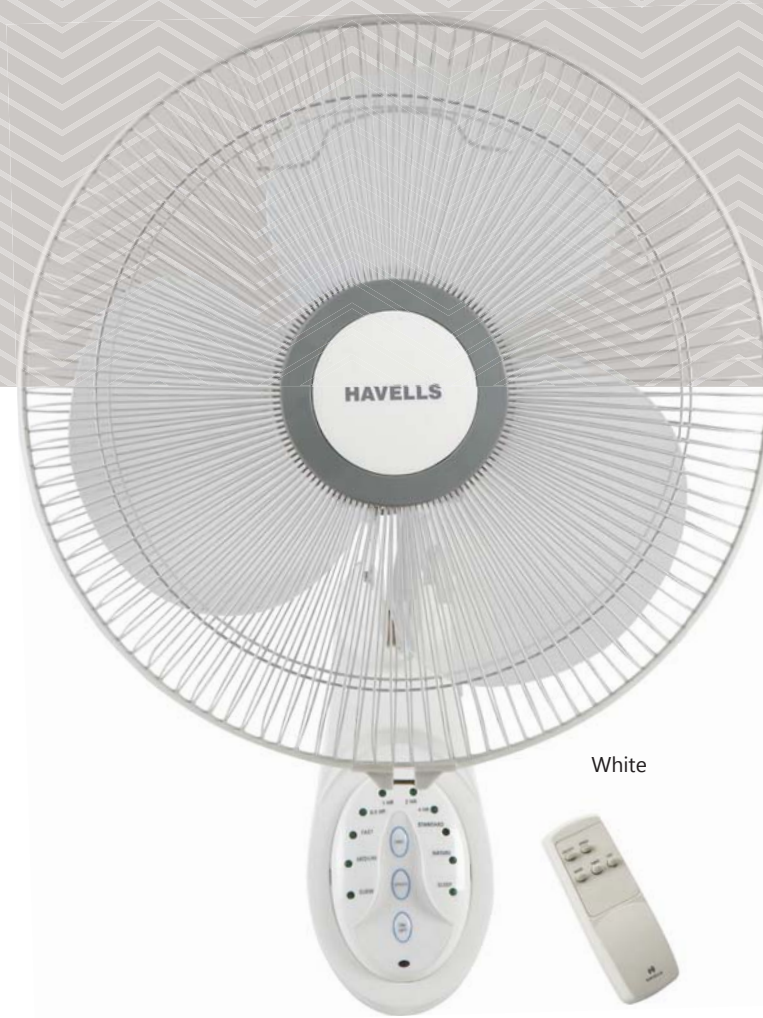

STAR RATING	SWEEP	POWER INPUT	SPEED	AIR DELIVERY
	400 mm	28 W	1350 r/min	65 m ³ /min

PLATINA REMOTE

- Smooth oscillation with synchronous motor
- I.R. remote control
- High performance motor
- Aerodynamically designed & balanced heavy duty PP blades