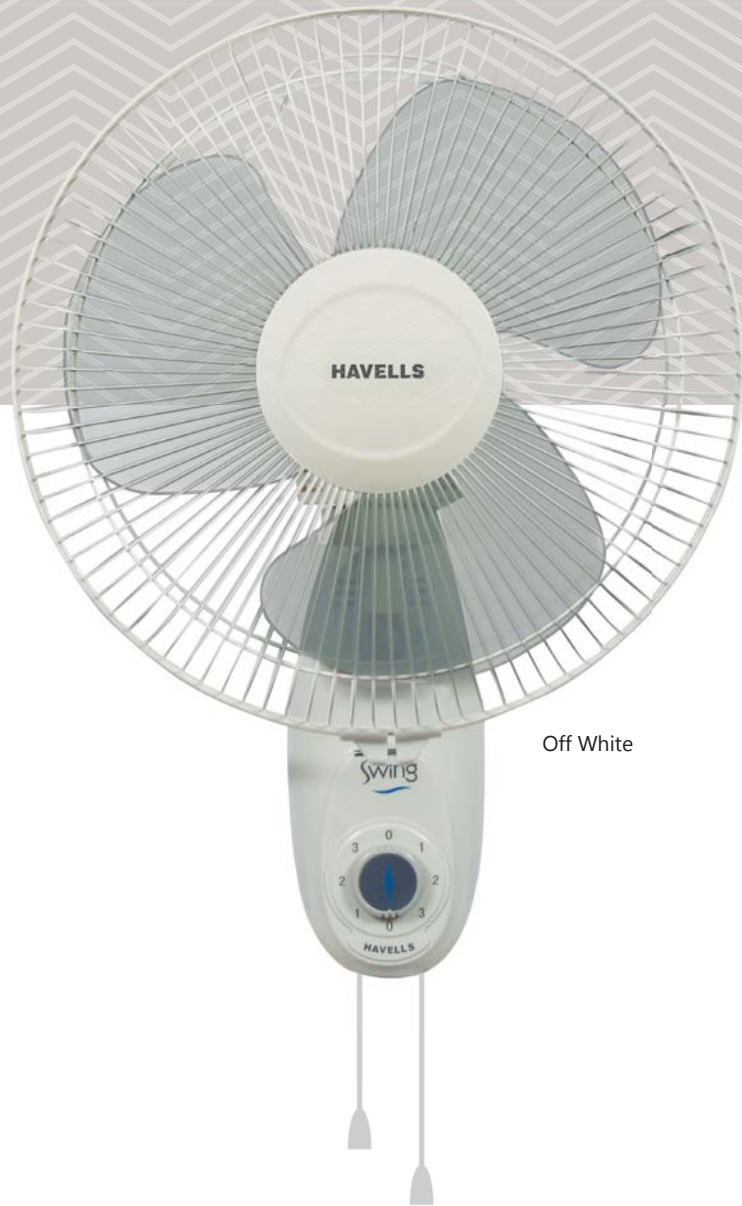

White

SWING

Pull cord for Speed & Oscillation

- Elegantly designed fan base
- Pull cord control for speed & oscillation On-Off
- Aerodynamically designed balanced blades

STAR RATING	SWEEP	Variant	POWER INPUT	SPEED	AIR DELIVERY
NA	300 mm	Normal Speed	50 W	1350 r/min	55 m ³ /min
	400 mm	Normal Speed	55 W	1350 r/min	65 m ³ /min