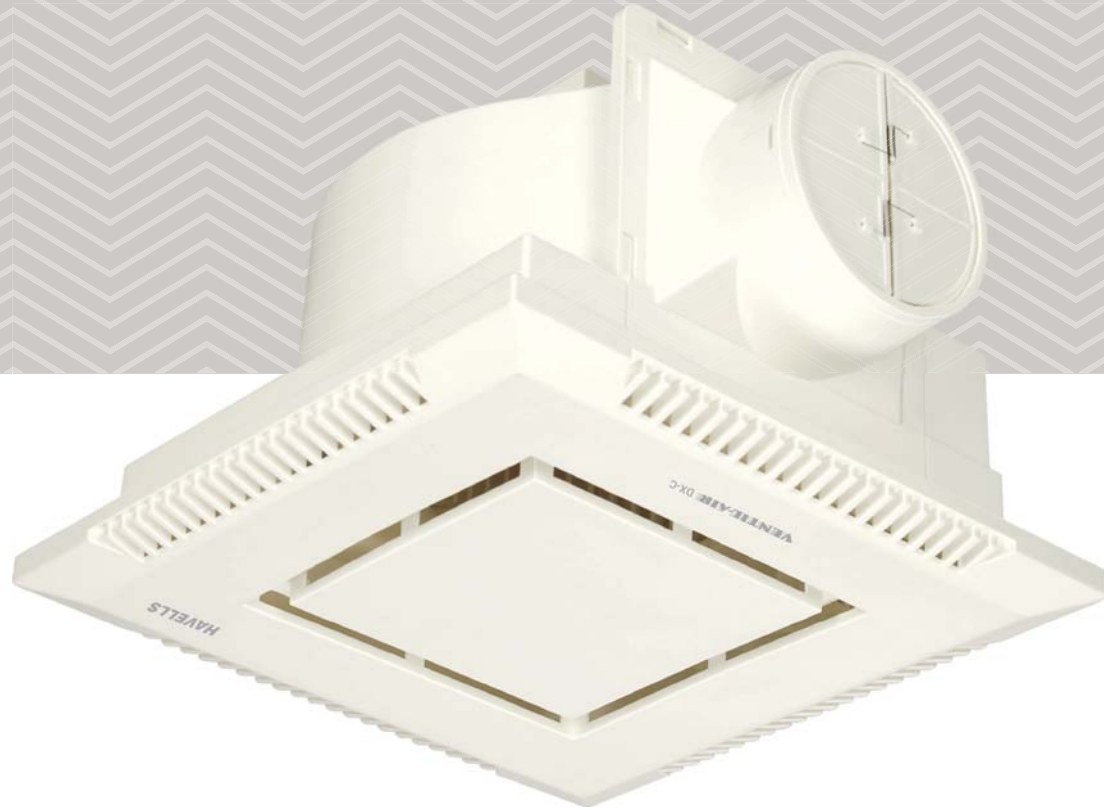

Sweep	A	B	C	D	E
130 mm	264 mm	242 mm	33.5 mm	97 mm	228 mm

Sweep	Power Input	Speed	Air Delivery	Rated Voltage	Rated Frequency	Noise Level
130 mm	24 W	1200 r/min (RPM)	150 m³/h	220 V-240 V	50 Hz	42 dB