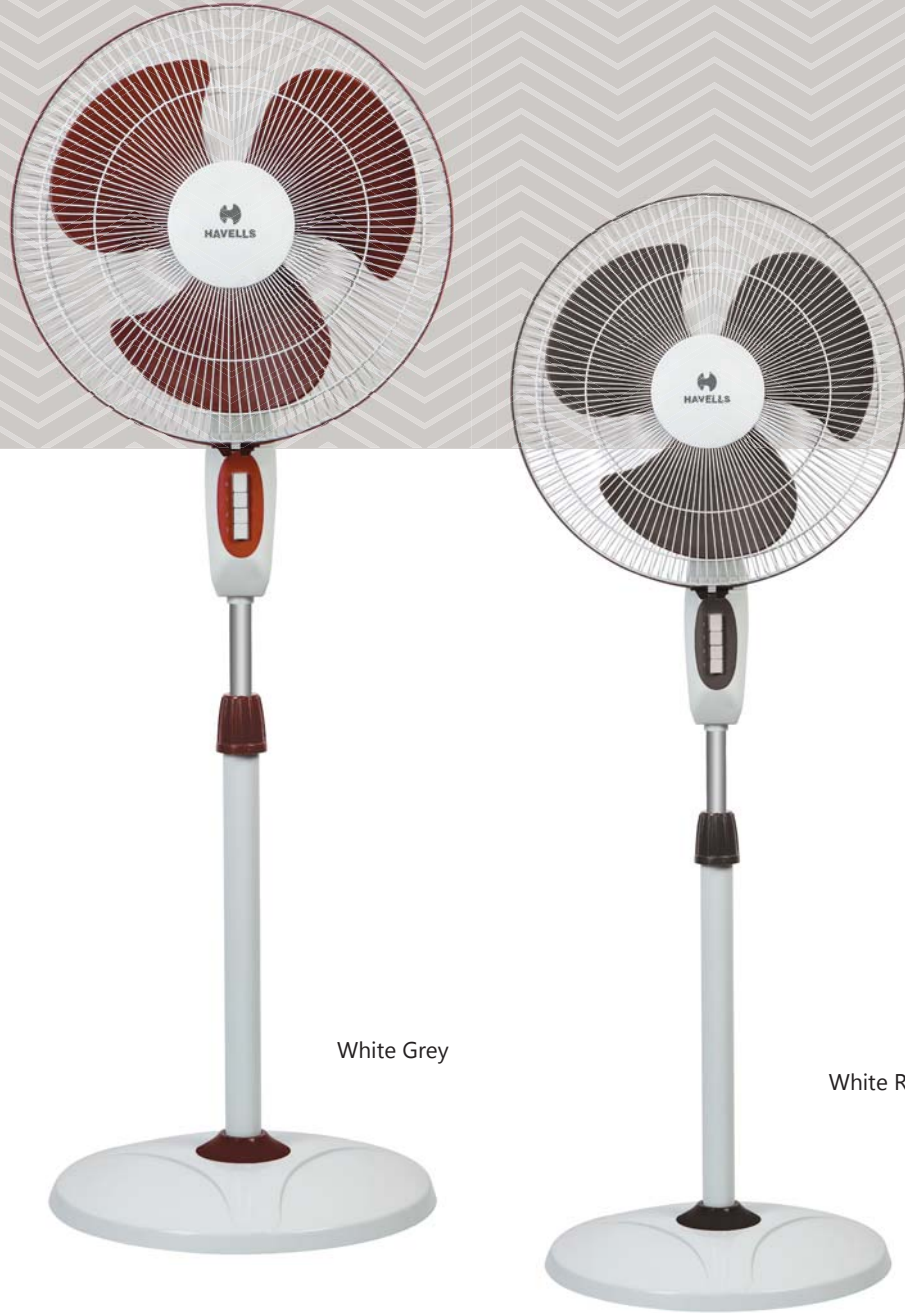

White Grey

White Red

- Elegant looks
- Sturdy base for more stability

STAR RATING	SWEEP	POWER INPUT	SPEED	AIR DELIVERY
NA	400 mm	120 W	2100 r/min	95 m³/min