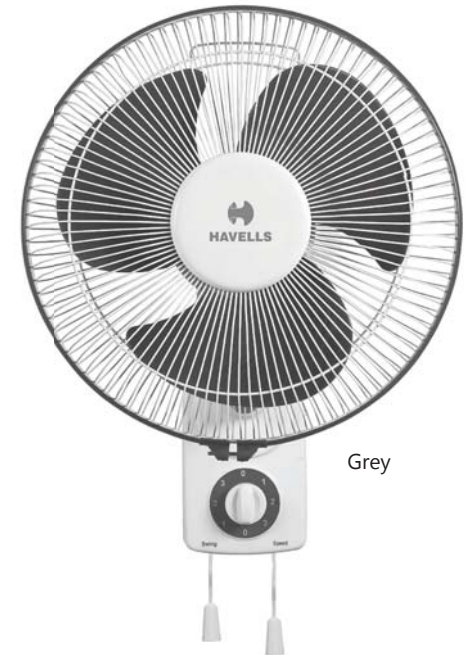

ACCELERO - HS / NS

Pull cord for Speed & Oscillation

- Smooth oscillation
- Pull cord for 3-speed control

STAR RATING	SWEEP	Variant	POWER INPUT	SPEED	AIR DELIVERY
NA	300 mm	High Speed	90 W	2000 r/min	65 m³/min
NA	400 mm	High Speed	120 W	2100 r/min	95 m³/min
NA	300 mm	Normal Speed	50 W	1350 r/min	55 m³/min
NA	400 mm	Normal Speed	55 W	1350 r/min	65 m³/min

Model is available with High and Normal Speed Variant.

Grey