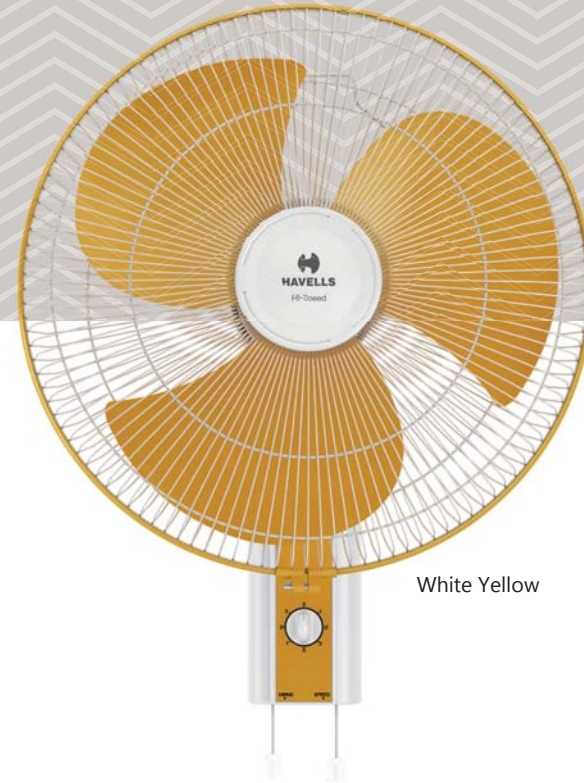

White Yellow