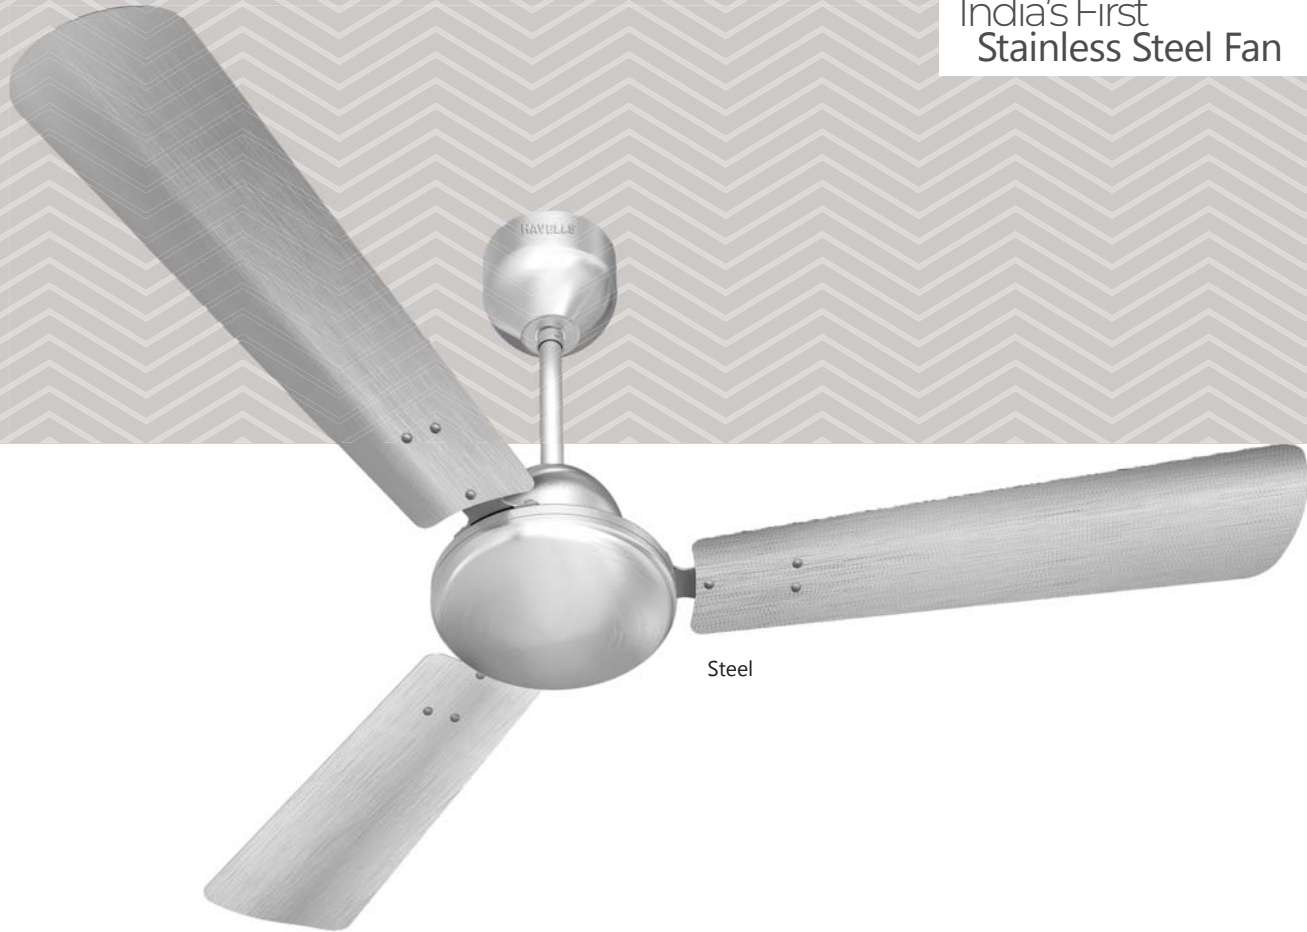

Silver Chrome

Metallic Cream Nickel

STAR RATING	SWEEP	POWER INPUT	SPEED	AIR DELIVERY
	1200 mm	53 W	320 r/min	280 m ³ /min

India's First
Stainless Steel Fan

FAN-TA-STEEL

- Premium Rust-Free Stainless Steel
- Wider Blades for High Air Delivery