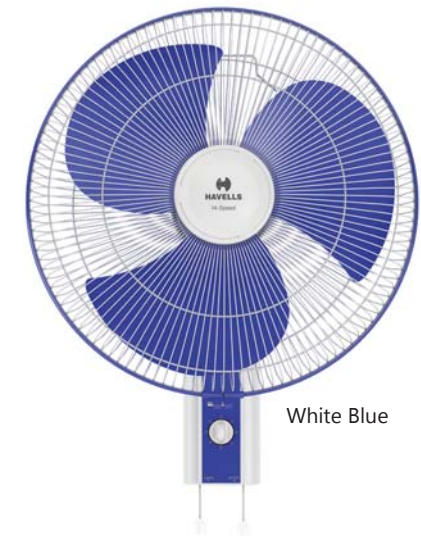

MARVEL WIND HS

Double Ball Bearing

Pull cord for Speed & Oscillation

HIGH SPEED

THERMAL OVERLOAD PROTECTED MOTORS

100% COPPER WIRE WINDING MOTOR
BETTER DURABILITY

- High performance motor for better air delivery
- Smooth oscillation
- Aerodynamically designed & balanced heavy duty PP blades

STAR RATING	SWEEP	POWER INPUT	SPEED	AIR DELIVERY
NA	400 mm	120 W	2100 r/min	95 m³/min

White Blue