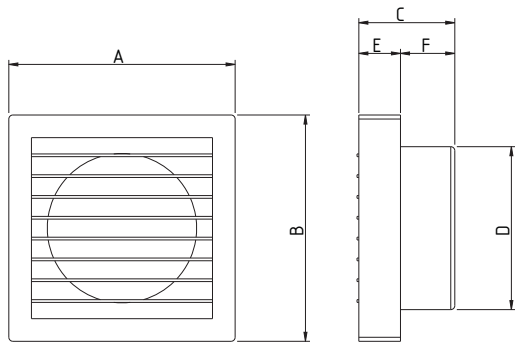

VENTILAIR DX-WE

- Modern design, fashionable and elegant look
- Suitable for window & wall mounted indoor installation
- Electrically operated automated front shutter

Sweep	A	B	C	D	E	F
150 mm	208 mm	208 mm	120 mm	146 mm	58 mm	62 mm