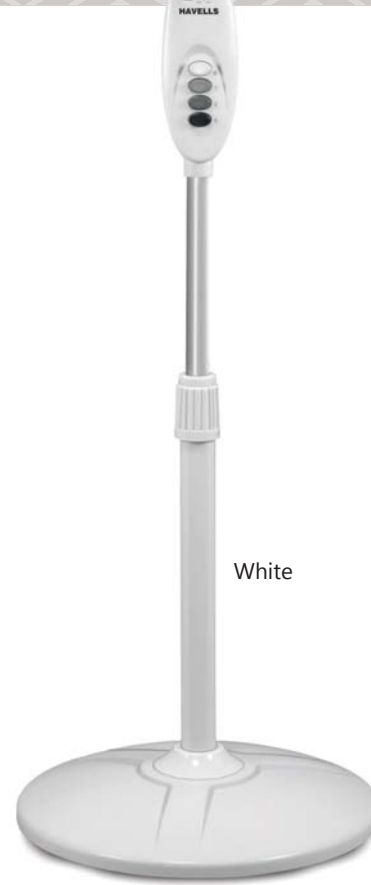

White

SPRINT-16 HS

Double Ball Bearing

- Smooth oscillation
- Heavy base for stability

STAR RATING	SWEEP	POWER INPUT	SPEED	AIR DELIVERY
NA	400 mm	120 W	2000 r/min	90 m ³ /min

White

SPRINT BLDC

Low Noise