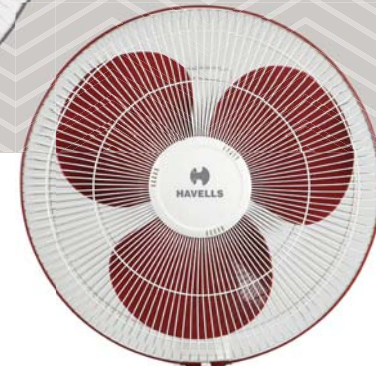

ACCELERO NS

- Elegant looks
- Sturdy base for more stability

STAR RATING	SWEEP	POWER INPUT	SPEED	AIR DELIVERY
NA	400 mm	55 W	1350 r/min	65 m³/min

White Grey

White Red