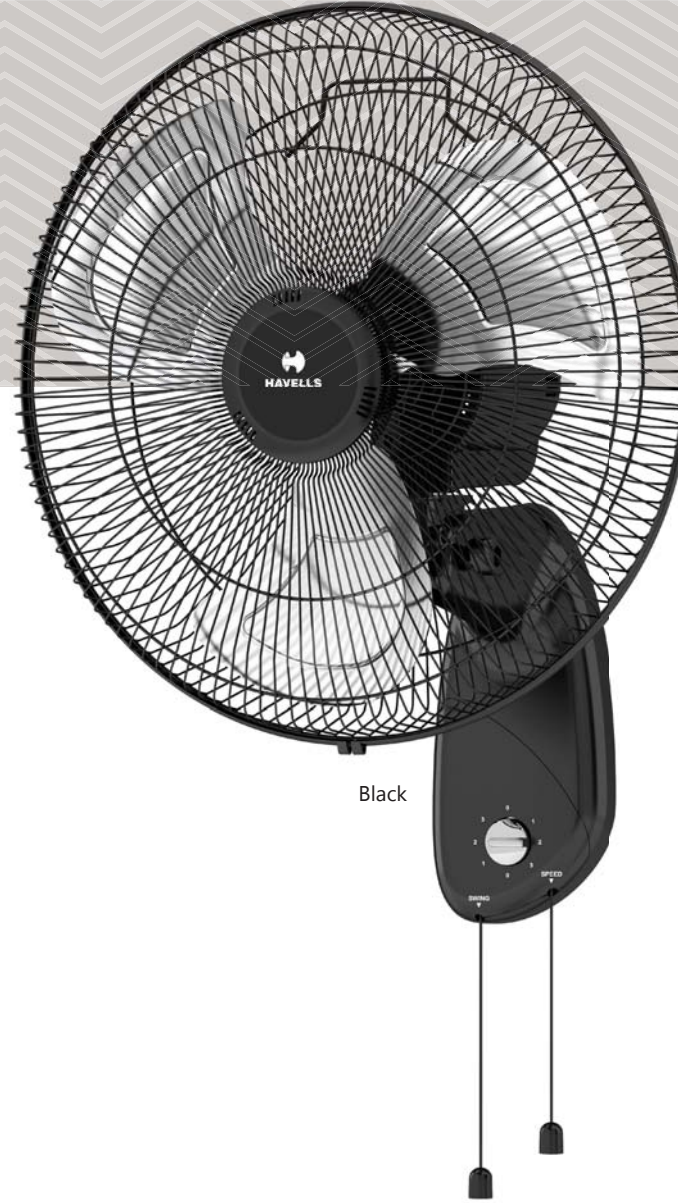

Black

Pull cord for Speed & Oscillation

- Wider oscillation
- Rust free Aluminium blades
- Powerful motor for high air delivery
- Pull cord control for speed & oscillation

STAR RATING	SWEEP	POWER INPUT	SPEED	AIR DELIVERY
NA	400 mm	55 W	1350 r/min	65 m³/min