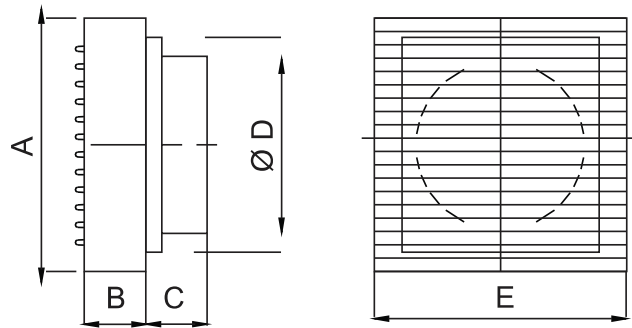

VENTILAIR LX

- Modern design, fashionable and elegant look
- Ideal for mounting on glass window and wooden panels