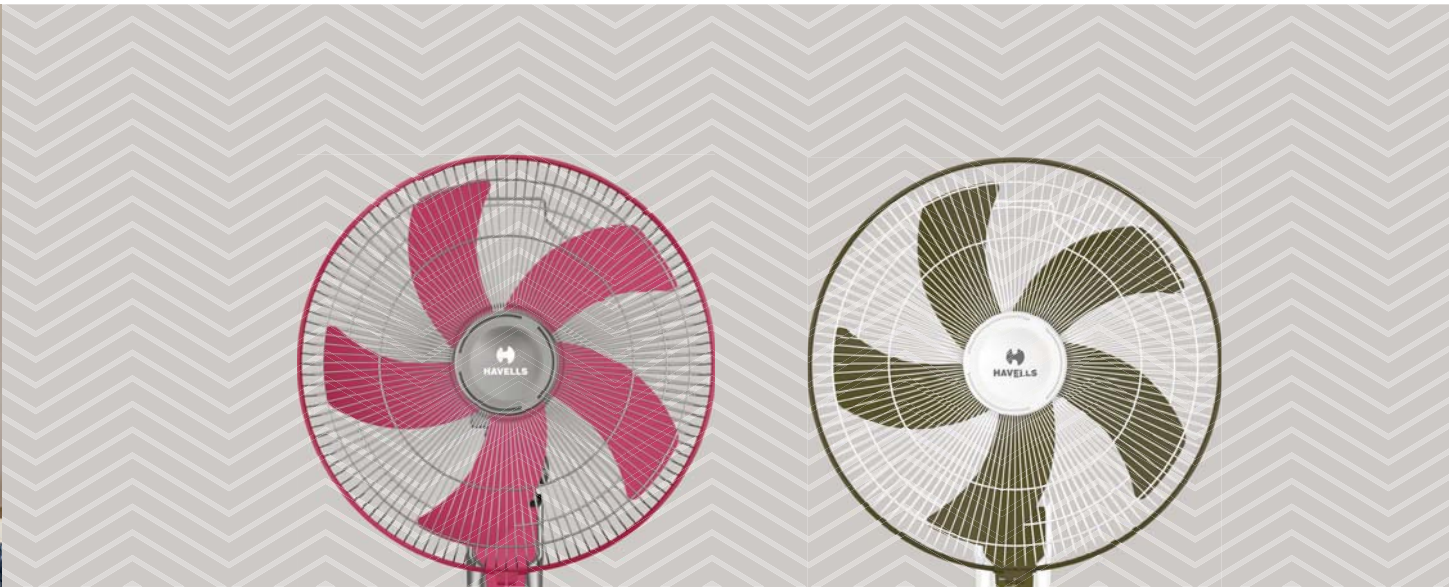

PENTAFORCE

- Elegant Looks
- Sturdy Square Base for more stability
- 3 Speed Control
- 5 Leaf Blade design for High Air delivery
- Upto 2 hours timer with automatic switch off

STAR RATING	SWEEP	POWER INPUT	SPEED	AIR DELIVERY
NA	400 mm	62 W	1350 r/min	65 m³/min