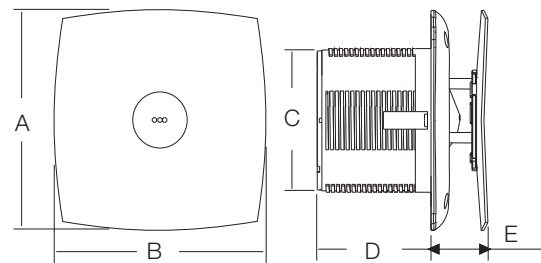

VENTO JET

Auto

- Off-white color
- Automatic front shutter
- High suction capacity
- Silent operation
- Wall, ceiling and glass mounting
- Removable screwless front for easy cleaning