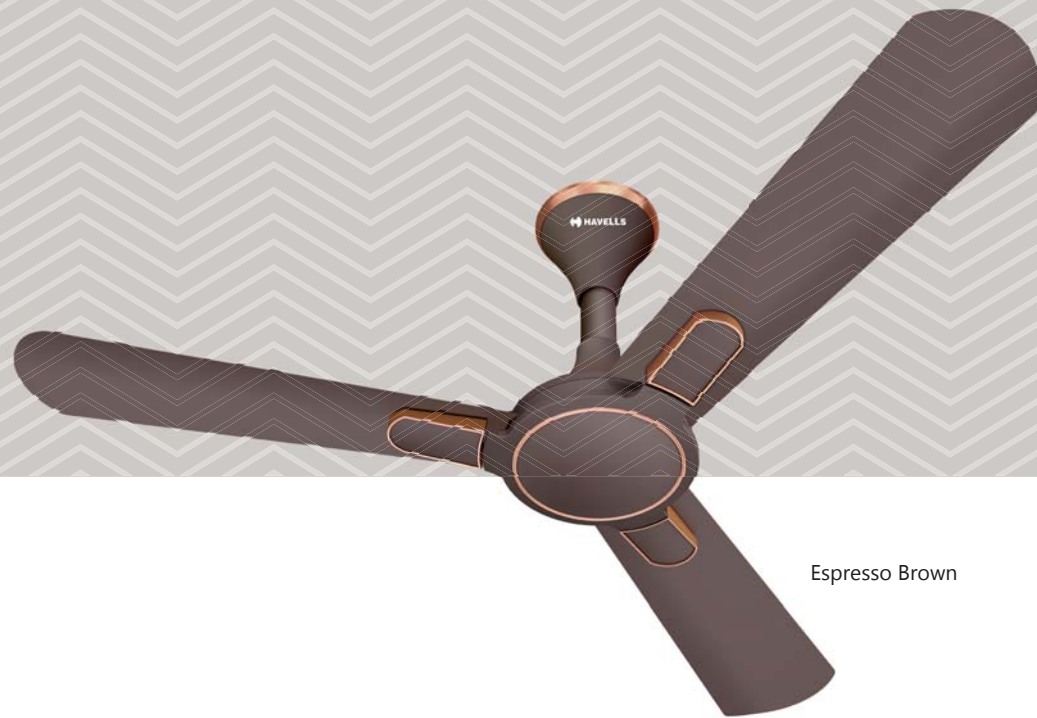

Espresso Brown