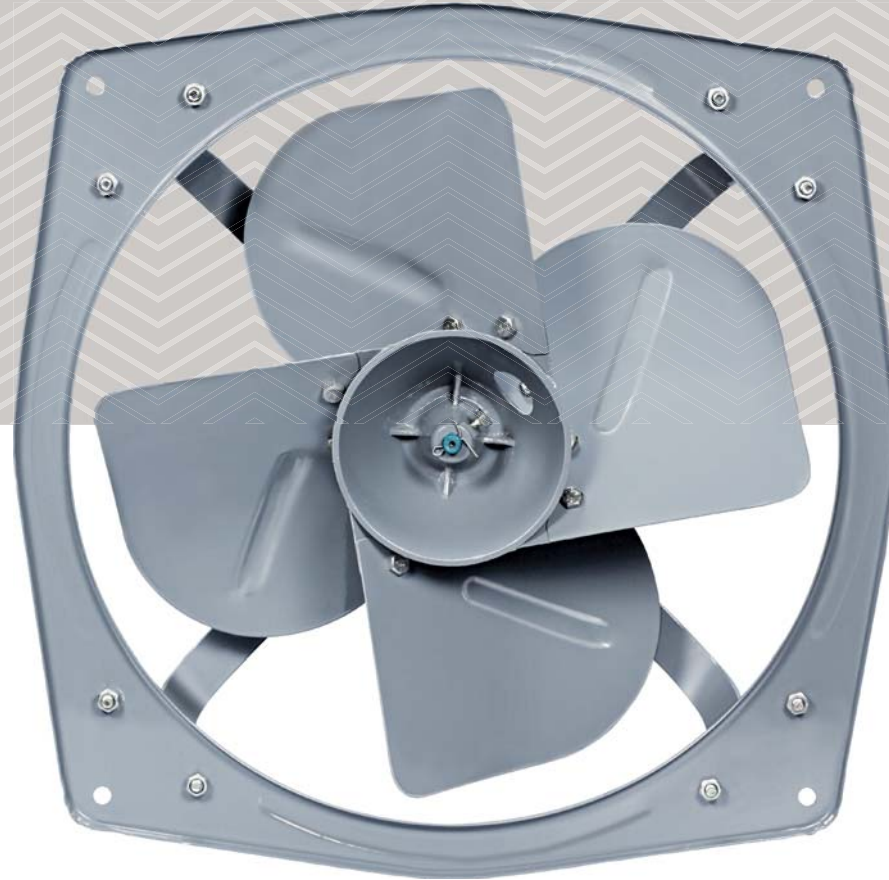

TURBOFORCE / TURBOFORCE NEO

HEAVY DUTY EXHAUST FAN

- Corrosion resistant body, minimal noise operation & maintenance free design
- Totally enclosed, highly efficient heavy duty motor with pressure die cast aluminium rotor mounted on two ball bearings
- Aerodynamically contoured blades handle maximum air with minimum power consumption.
- Rigid frame with rubber mountings for silent operation
- Conforming to IS: 2312 -1967
- Available in various sizes with I & III phase
- An IP55 rated product (protected from limited dust ingress and from low pressure water jets from any direction)
- Available 300 mm, 380 mm, 450 mm, 600 mm & 900 mm Sweep
  (Above size are available in 900 r/ min (RPM) and 1400 r/ min (RPM))