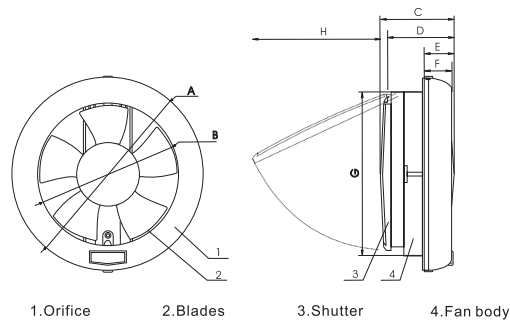

VENTILAIR DXR

- Back shutter & fan "ON-OFF" operations are inter-locked through pull cord
- Easy installation on glass & wood panels