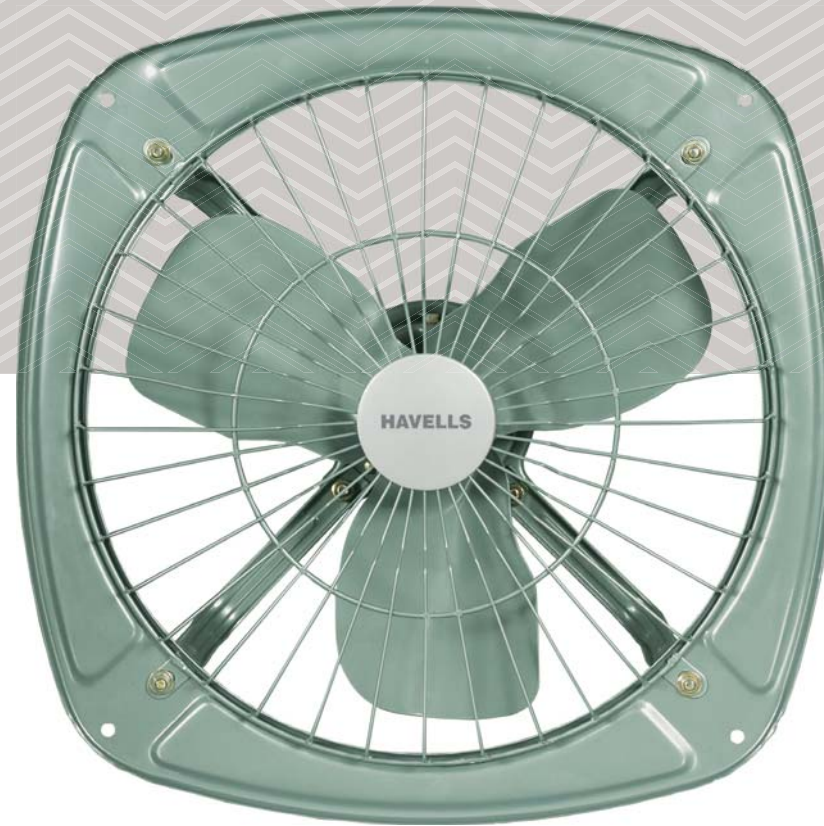

Sweep	Power Input	Speed	Air Delivery	Rated Voltage	Rated Frequency	Noise Level
150 mm	38 W	2800 r/min (RPM)	400 m³/h	220 V-240 V	50 Hz	45-50 dB
230 mm	35 W	1400 r/min (RPM)	800 m³/h	220 V-240 V	50 Hz	45-50 dB
300 mm	40 W	1400 r/min (RPM)	1060 m³/h	220 V-240 V	50 Hz	45-50 dB