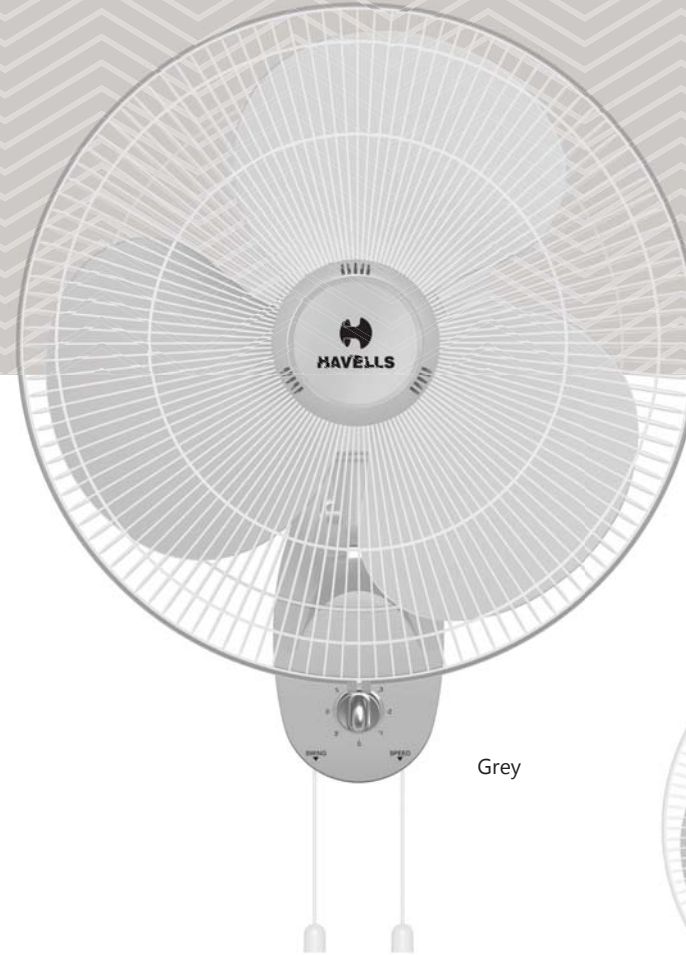

Off White

SAMEERA

Pull cord for Speed & Oscillation

- Elegant looks
- High Air Delivery
- Attractive colour combinations

Grey

White

STAR RATING	SWEEP	POWER INPUT	SPEED	AIR DELIVERY
NA	400 mm	55 W	1350 r/min	65 m ³ /min