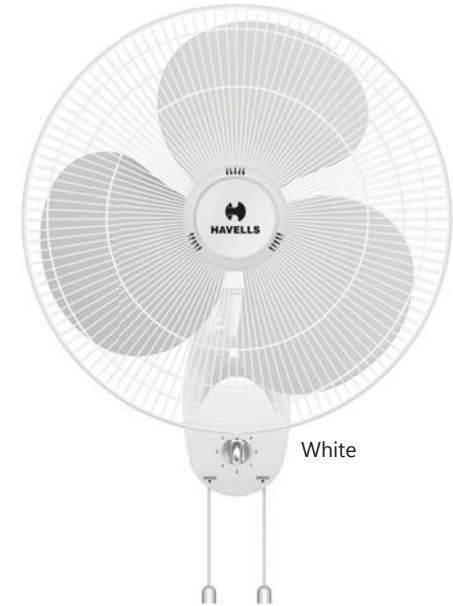

Off White

SAMEERA

Pull cord for Speed & Oscillation

- Elegant looks
- High Air Delivery
- Attractive colour combinations

Grey

White

STAR RATING	SWEEP	POWER INPUT	SPEED	AIR DELIVERY
NA	400 mm	55 W	1350 r/min	65 m ³ /min