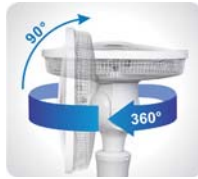

STAR RATING	SWEEP	POWER INPUT	SPEED	AIR DELIVERY
NA	400 mm	55 W	1350 r/min	65 m ³ /min

Brown Black

Blue Grey

Silky Crystal

Dusty Rose White

TOURNER

- Up to 8 h timer for automatic switch OFF
- Adjustable oscillation from 30° to 360°
- 90° face up position for air circulation in room
- Remote control operation and LED touch panel on fan