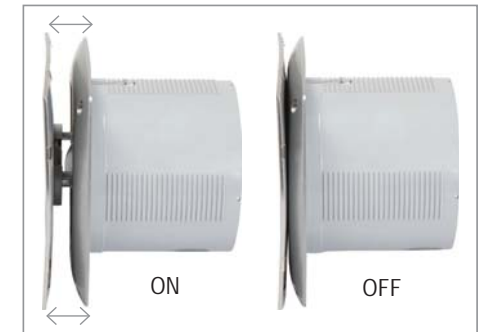

Sweep	Power Input	Speed	Air Delivery	Rated Voltage	Rated Frequency	Noise Level
100 mm	15 W	2500 r/min (RPM)	98 m³/h	220 V-240 V	50 Hz	38 dB
150 mm	25 W	2200 r/min (RPM)	320 m³/h	220 V-240 V	50 Hz	42 dB