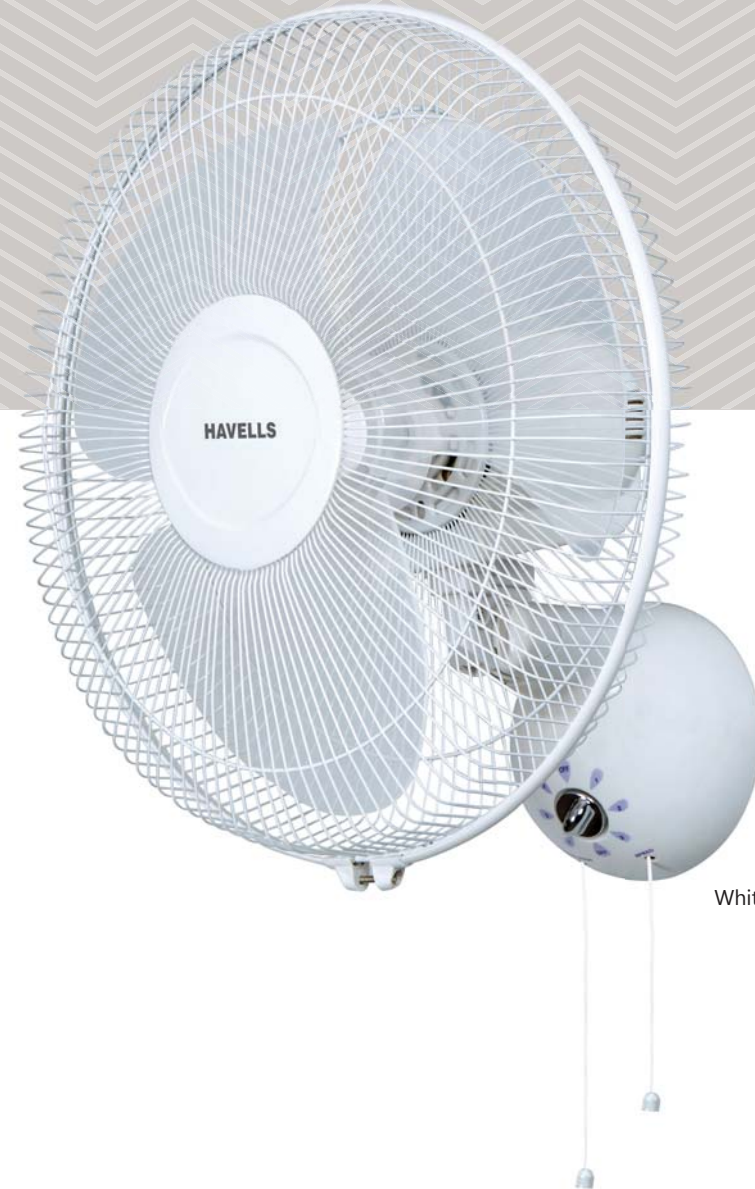

D'ZIRE HS

Double Ball Bearing*

Pull cord for Speed & Oscillation

- Elegantly designed fan base in round shape
- Stylish contemporary look
- Pull cord control for speed & oscillation

STAR RATING	SWEEP	POWER INPUT	SPEED	AIR DELIVERY
NA	230 mm	45 W	2800 r/min	30 m³/min
NA	300 mm	90 W	2000 r/min	65 m³/min

*Only available in 300 mm sweep

White