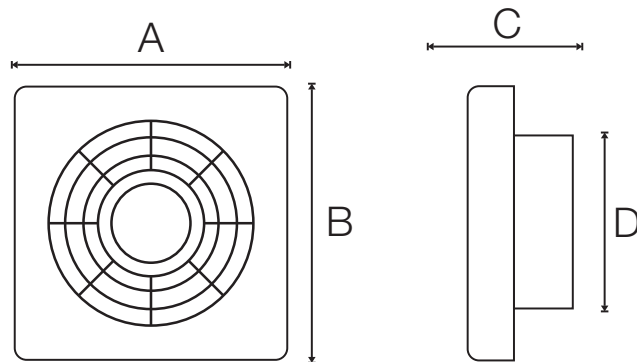

VENTILAIR DXZ NEO

- Easy installation on glass / window panels
- High quality plastic, resistant to colour change
- Elegant front grill
- Also available in black color

Sweep	A	B	C	D
150 mm	165 m m	165 mm	115 mm	68 mm