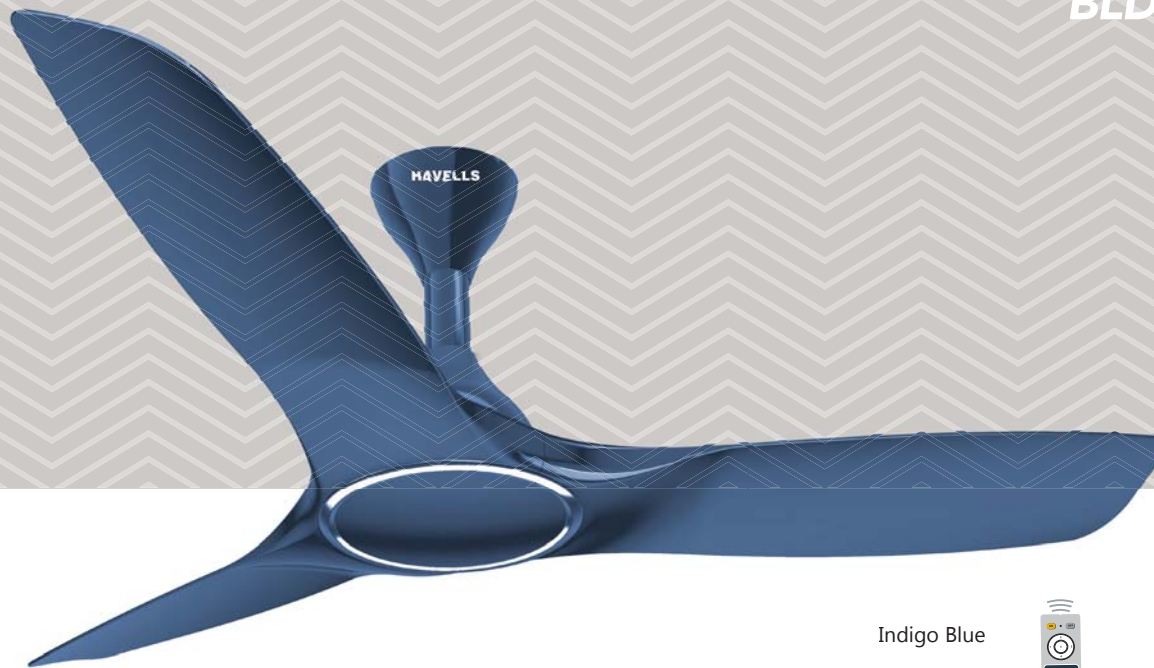

Marble Pearl White

STAR RATING	SWEEP	POWER INPUT	SPEED	AIR DELIVERY
	1200 mm	40 W	270 r/min	245 m ³ /min

BLDC+

| 47 |

BLDC - ENERGY SAVING FANS

STEALTH AIR

BLDC

Indigo Blue