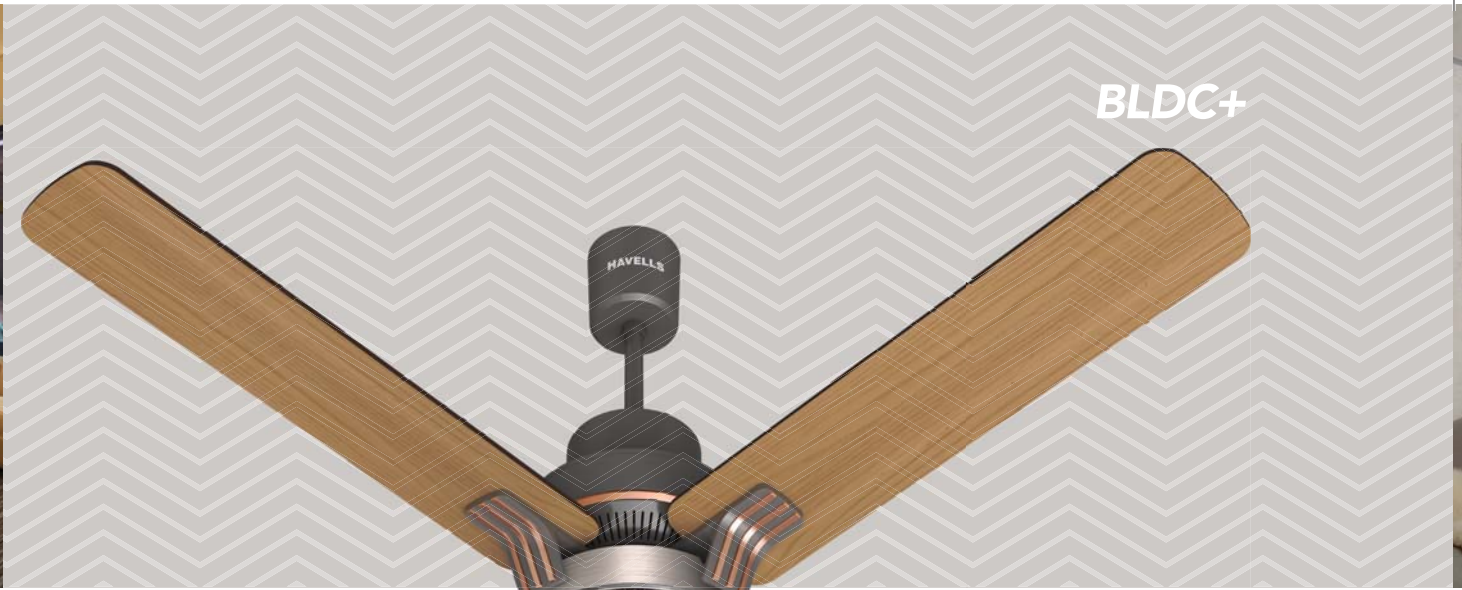

Satin Black wood