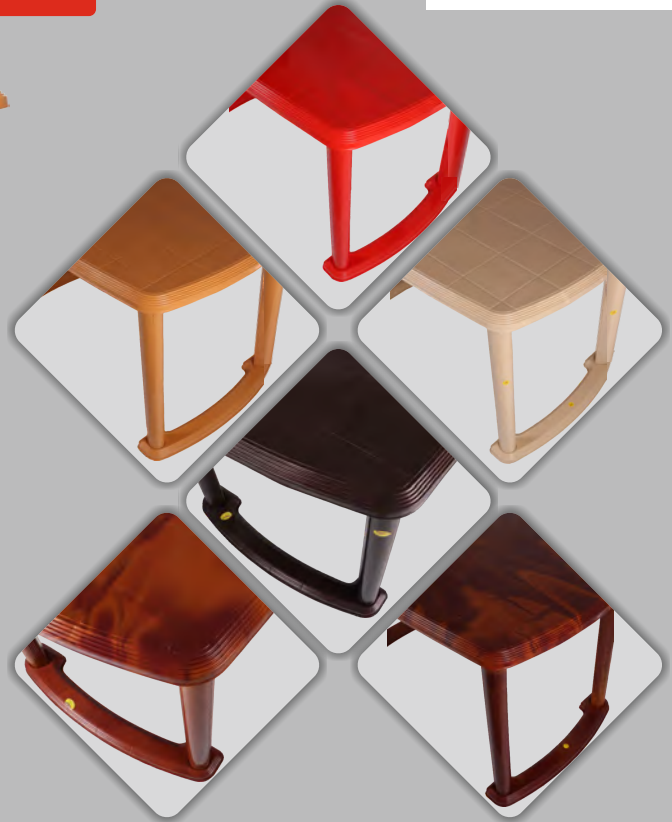

H - 635 mm
W - 595 mm
D - 380 mm

TRANCE 6 FT

SHOE RACK 2 FT

SHOE RACK 2 FT

Key Feature

H - 635 mm
W - 595 mm
D - 375 mm

SHOE RACK 4 FT

SHOE RACK 4 FT

Key Feature

H - 1235 mm
W - 595 mm
D - 375 mm

BUFFET

BUFFET

Key Feature

H - 695 mm
W - 1140 mm
D - 735 mm

CHERISH

CHERISH