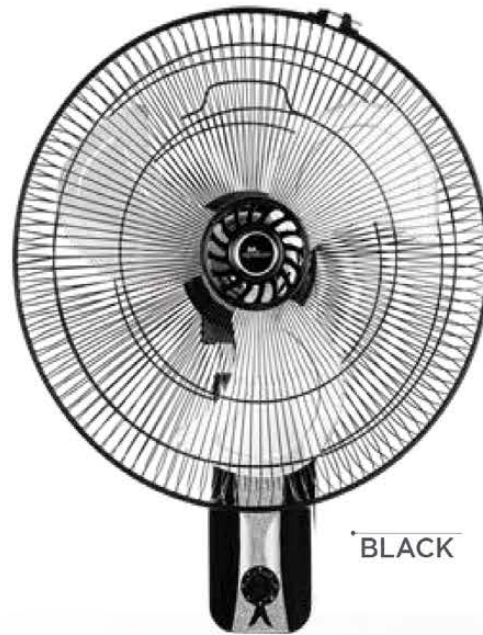

Hi-Speed

BROWN

IVORY

WHITE

PORTABLE FANS
Range

ViRRatAire'

BLACK

BLACK