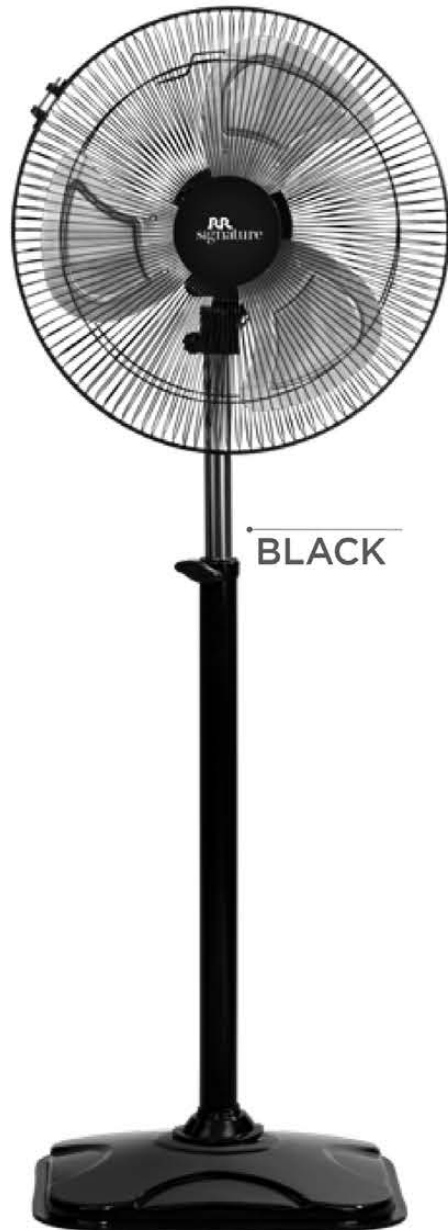

KATANA

- 500 mm (20)
- 145 Watt
- 130 CMM
- 1400 RPM

Hi-Air Delivery

Oscillating
Motor

Thermal Overload
Protection