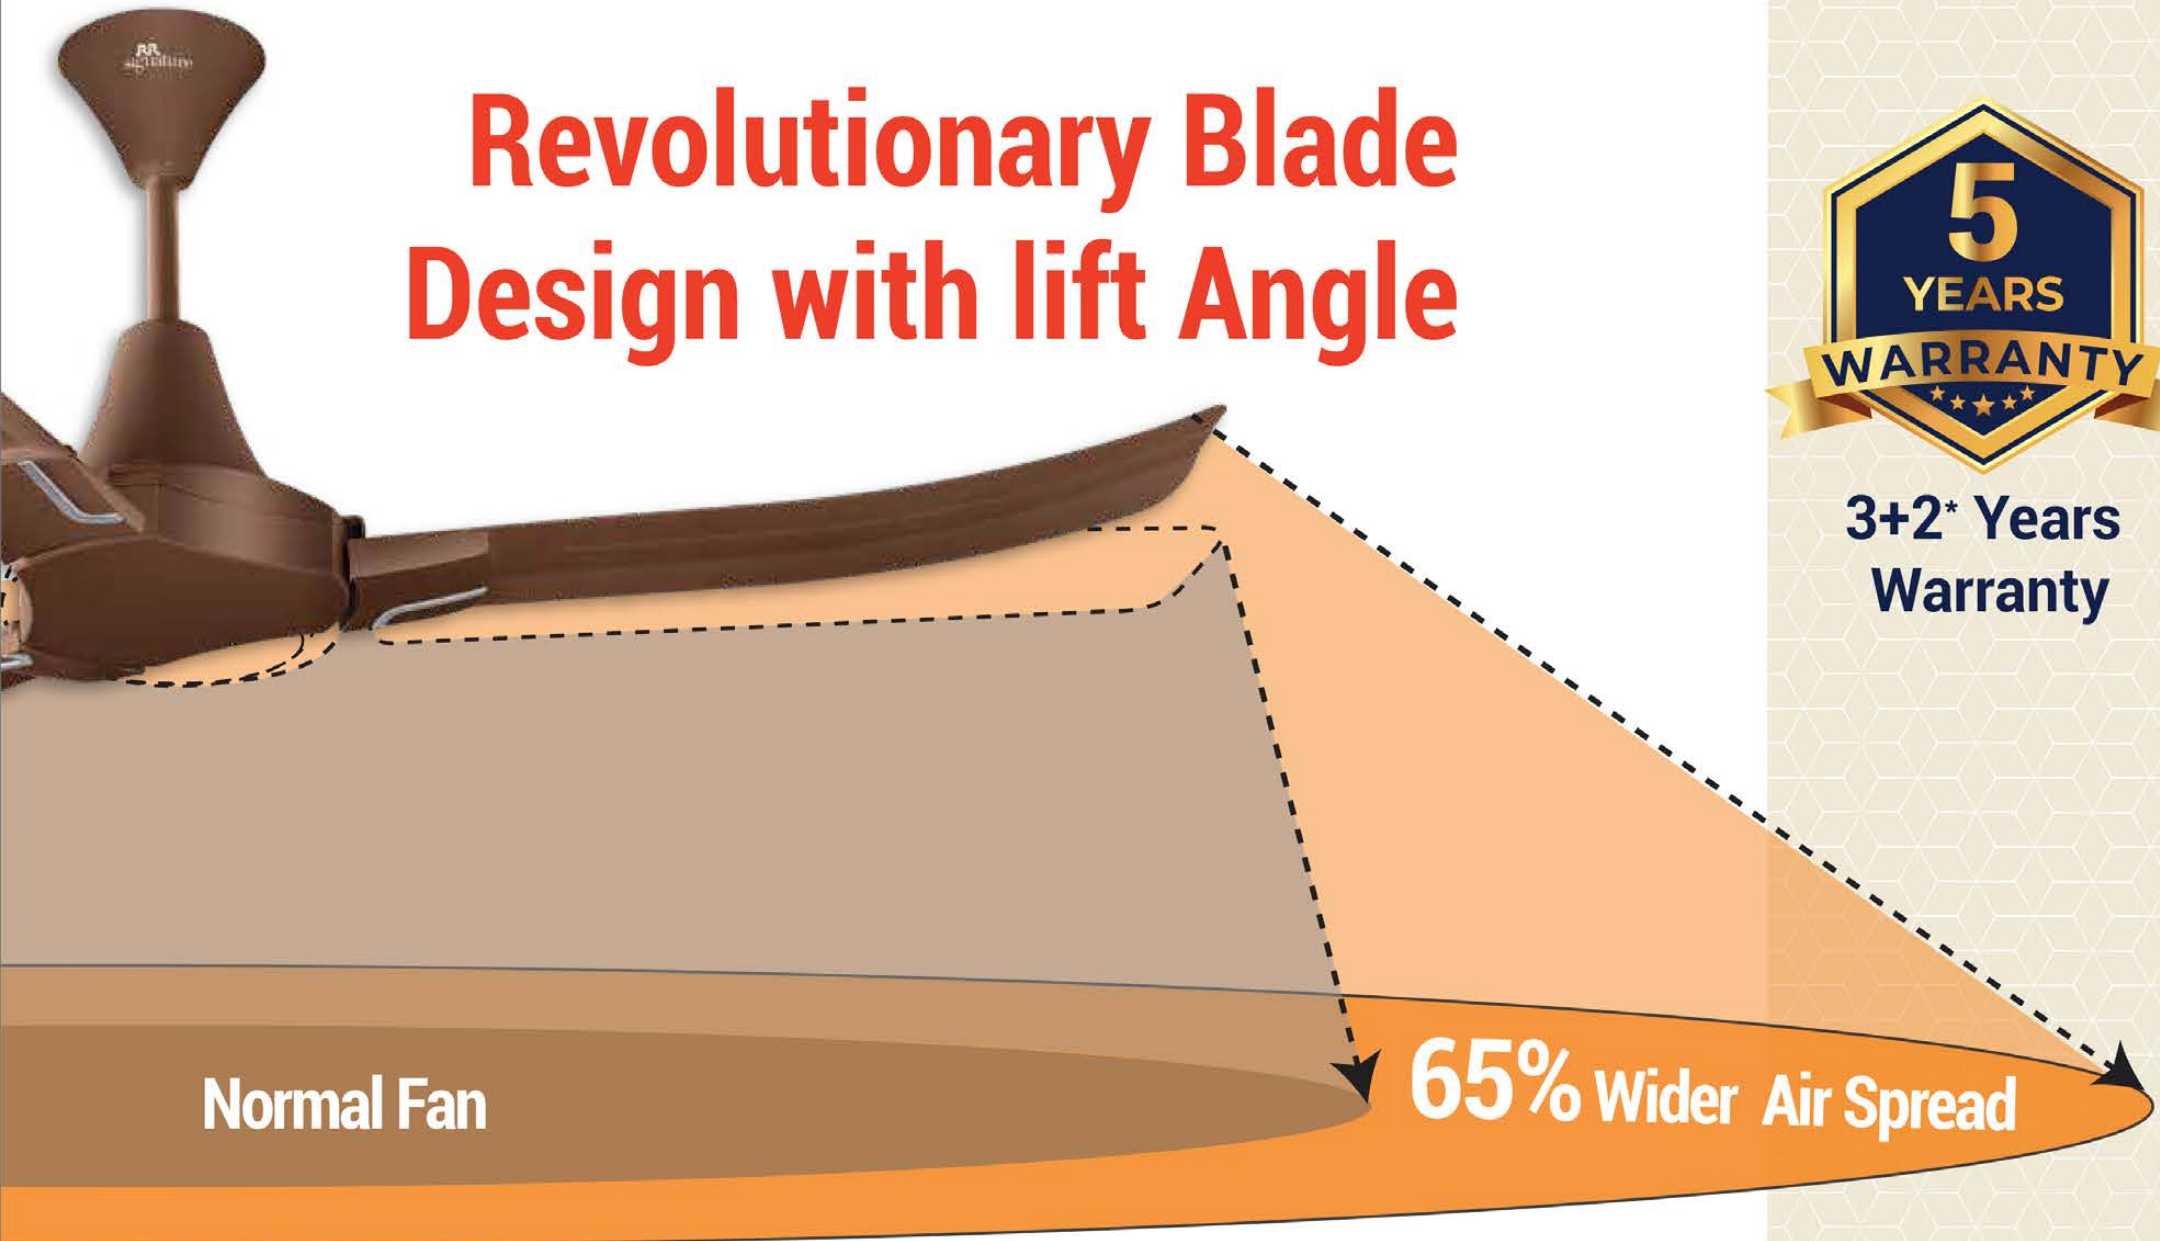

NEW YORK
Broadway

**Revolutionary Blade
Design with lift Angle**