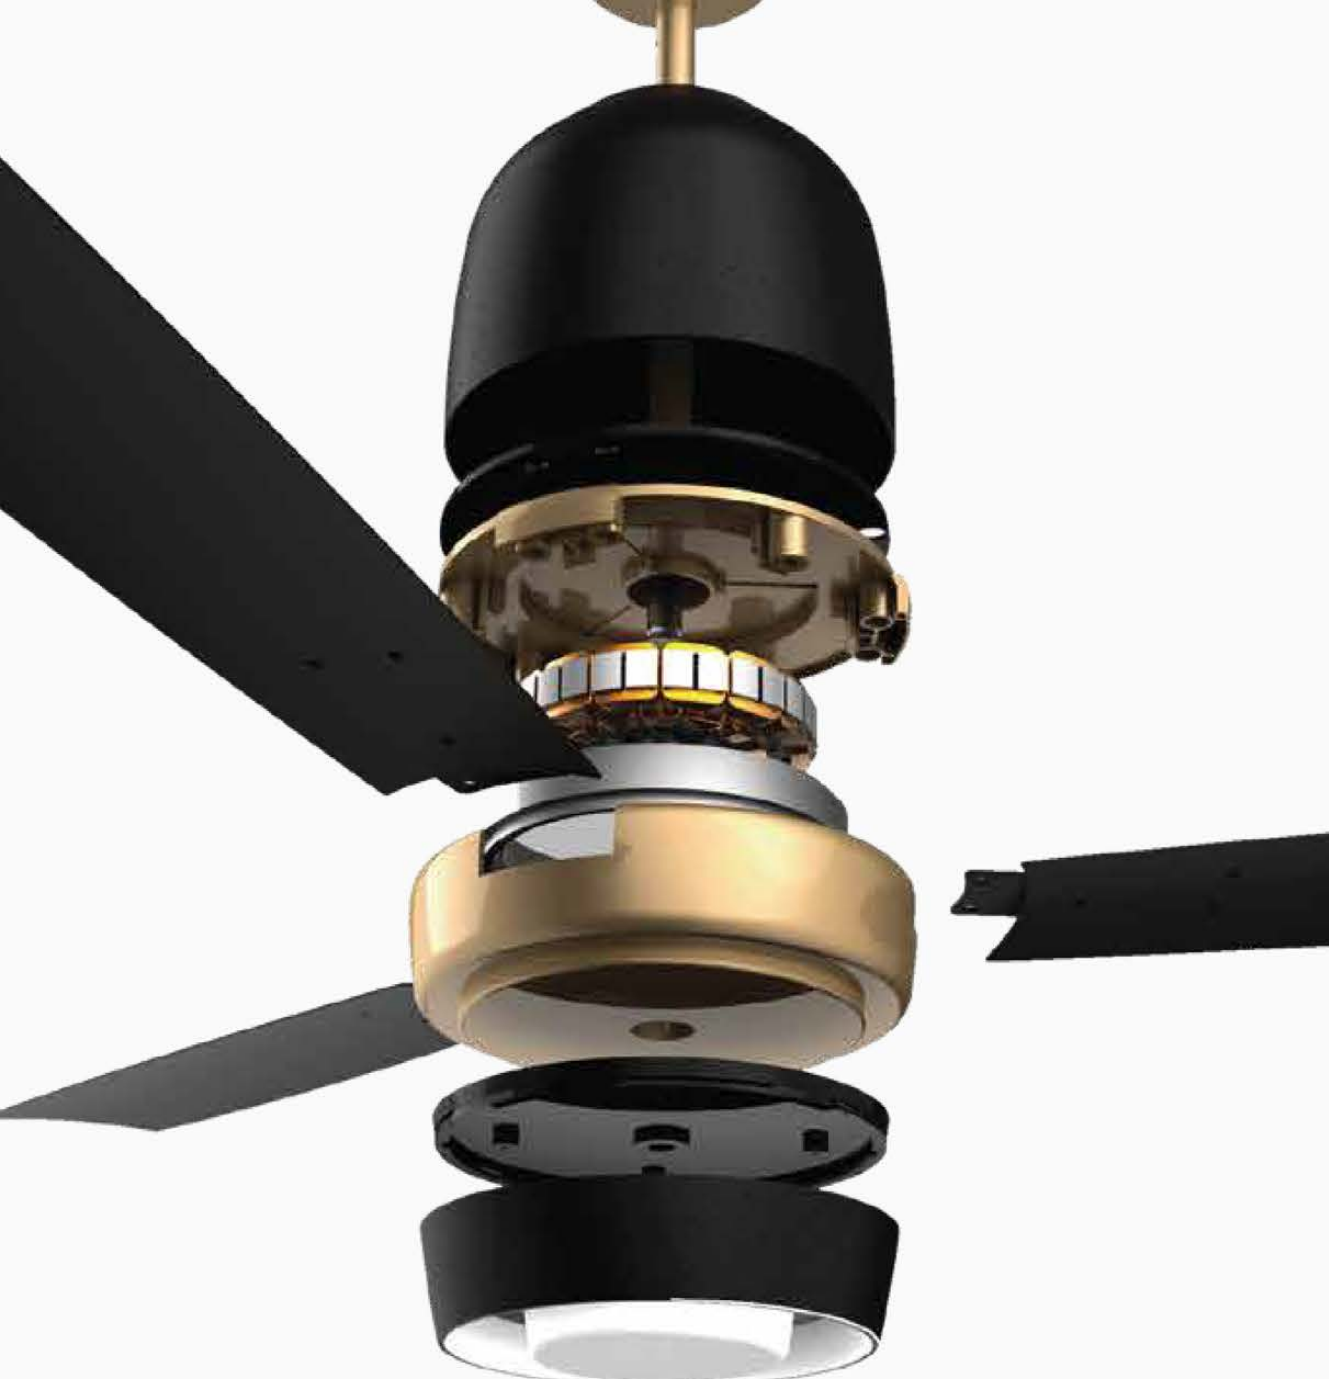

RR
signature
Fans

RR
signature

We pride ourselves on delivering fans that stand for superior craftsmanship and exceptional performance. Each of our products is meticulously designed and undergoes a rigorous multi-stage testing process to ensure it meets the highest standards of quality, durability, and efficiency. From the initial design phase to the final product inspection, our fans are built to excel in all environments.

We believe that true quality should not only be experienced but also trusted. That's why we offer an industry-leading warranty on all our products. Every fan from RR Signature comes with a minimum 3-year warranty, assuring our customers of long-term reliability. For our premium and BLDC ceiling fans, we go even further, providing up-to 5-year warranty-the highest in the industry.

With RR Signature, you're not just buying a fan; you're investing in a product that will last for years, backed by our unwavering commitment to quality and customer satisfaction