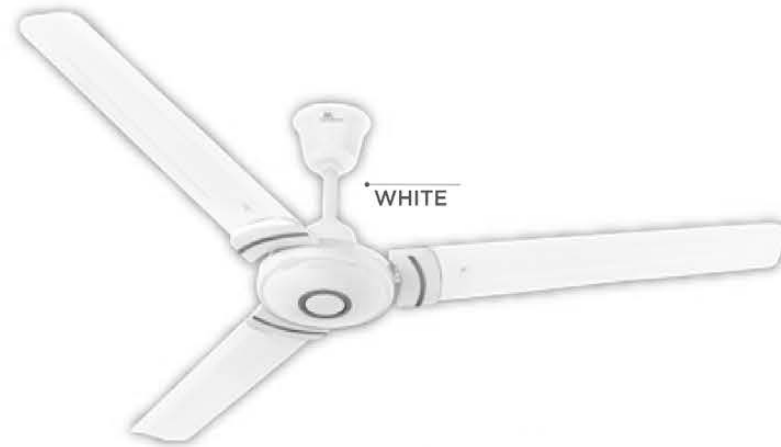

1400mm is available in Cherry Red colour only.

CRATER DECO

OXFORD BLUE

WHITE

VELVET BROWN

ALE BROWN

- 1200 mm (48)
- 52 Watt
- 216 CMM
- 380 RPM

Hi-Speed