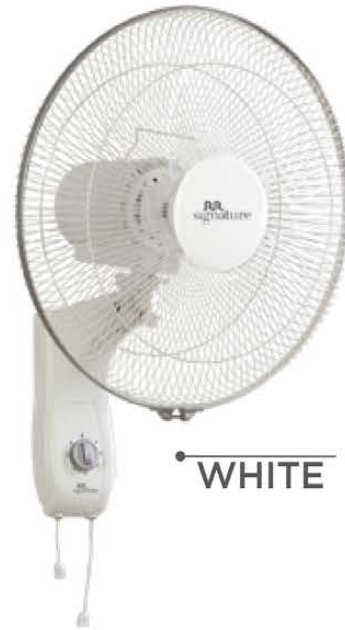

Aerodynamic
PP Blade

Strong Motor

Thermal Overload
Protection

Hi Air Throw

MoJo Plus

WHITE

WHITE

WHITE