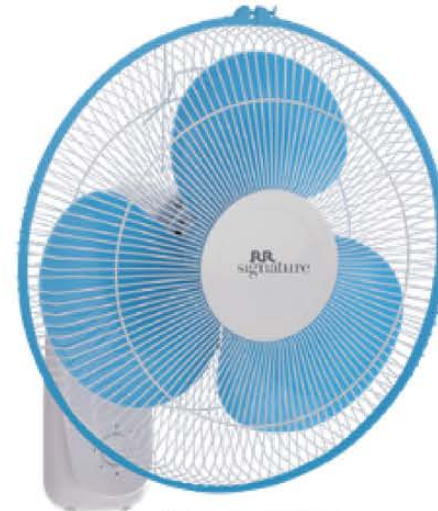

RR
signature
Fans

Speed ROYALE

WHITE

YELLOW-
BLACK

BLACK

BLUE

- 400 mm (16)
- 55 Watt
- 75 CMM
- 1350 RPM

Strong Motor