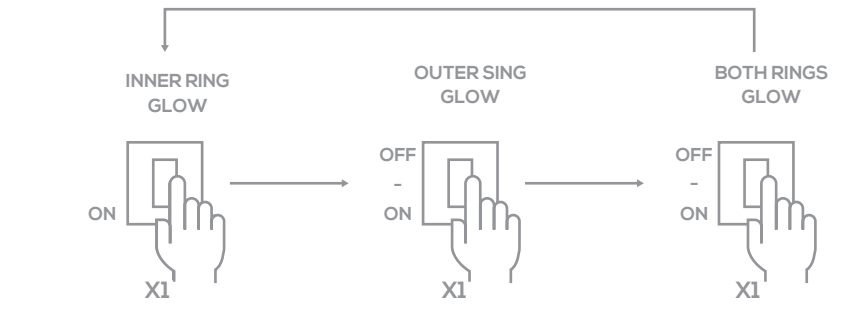

High Colour Rendering Index (CRI > 80) for true colours

Suitable For 2.5-inch Junction Box Ceiling Fitting

Lifelong Brightness

Wattage Variants	Inner Circle Color	Outer Ring Color (mm)	Cut-out Dimension	PF	CRI	Lumen Efficacy
7W	CW	WW/Pink/Blue/Green/PBG	50	>0.9	>80	100 lm/W
12W	CW	WW/Pink/Blue/Green/PBG	50	>0.9	>80	100 lm/W

* CCT-6500K (CDL), 3000K (WW), Pink, Blue, Green (PBG)