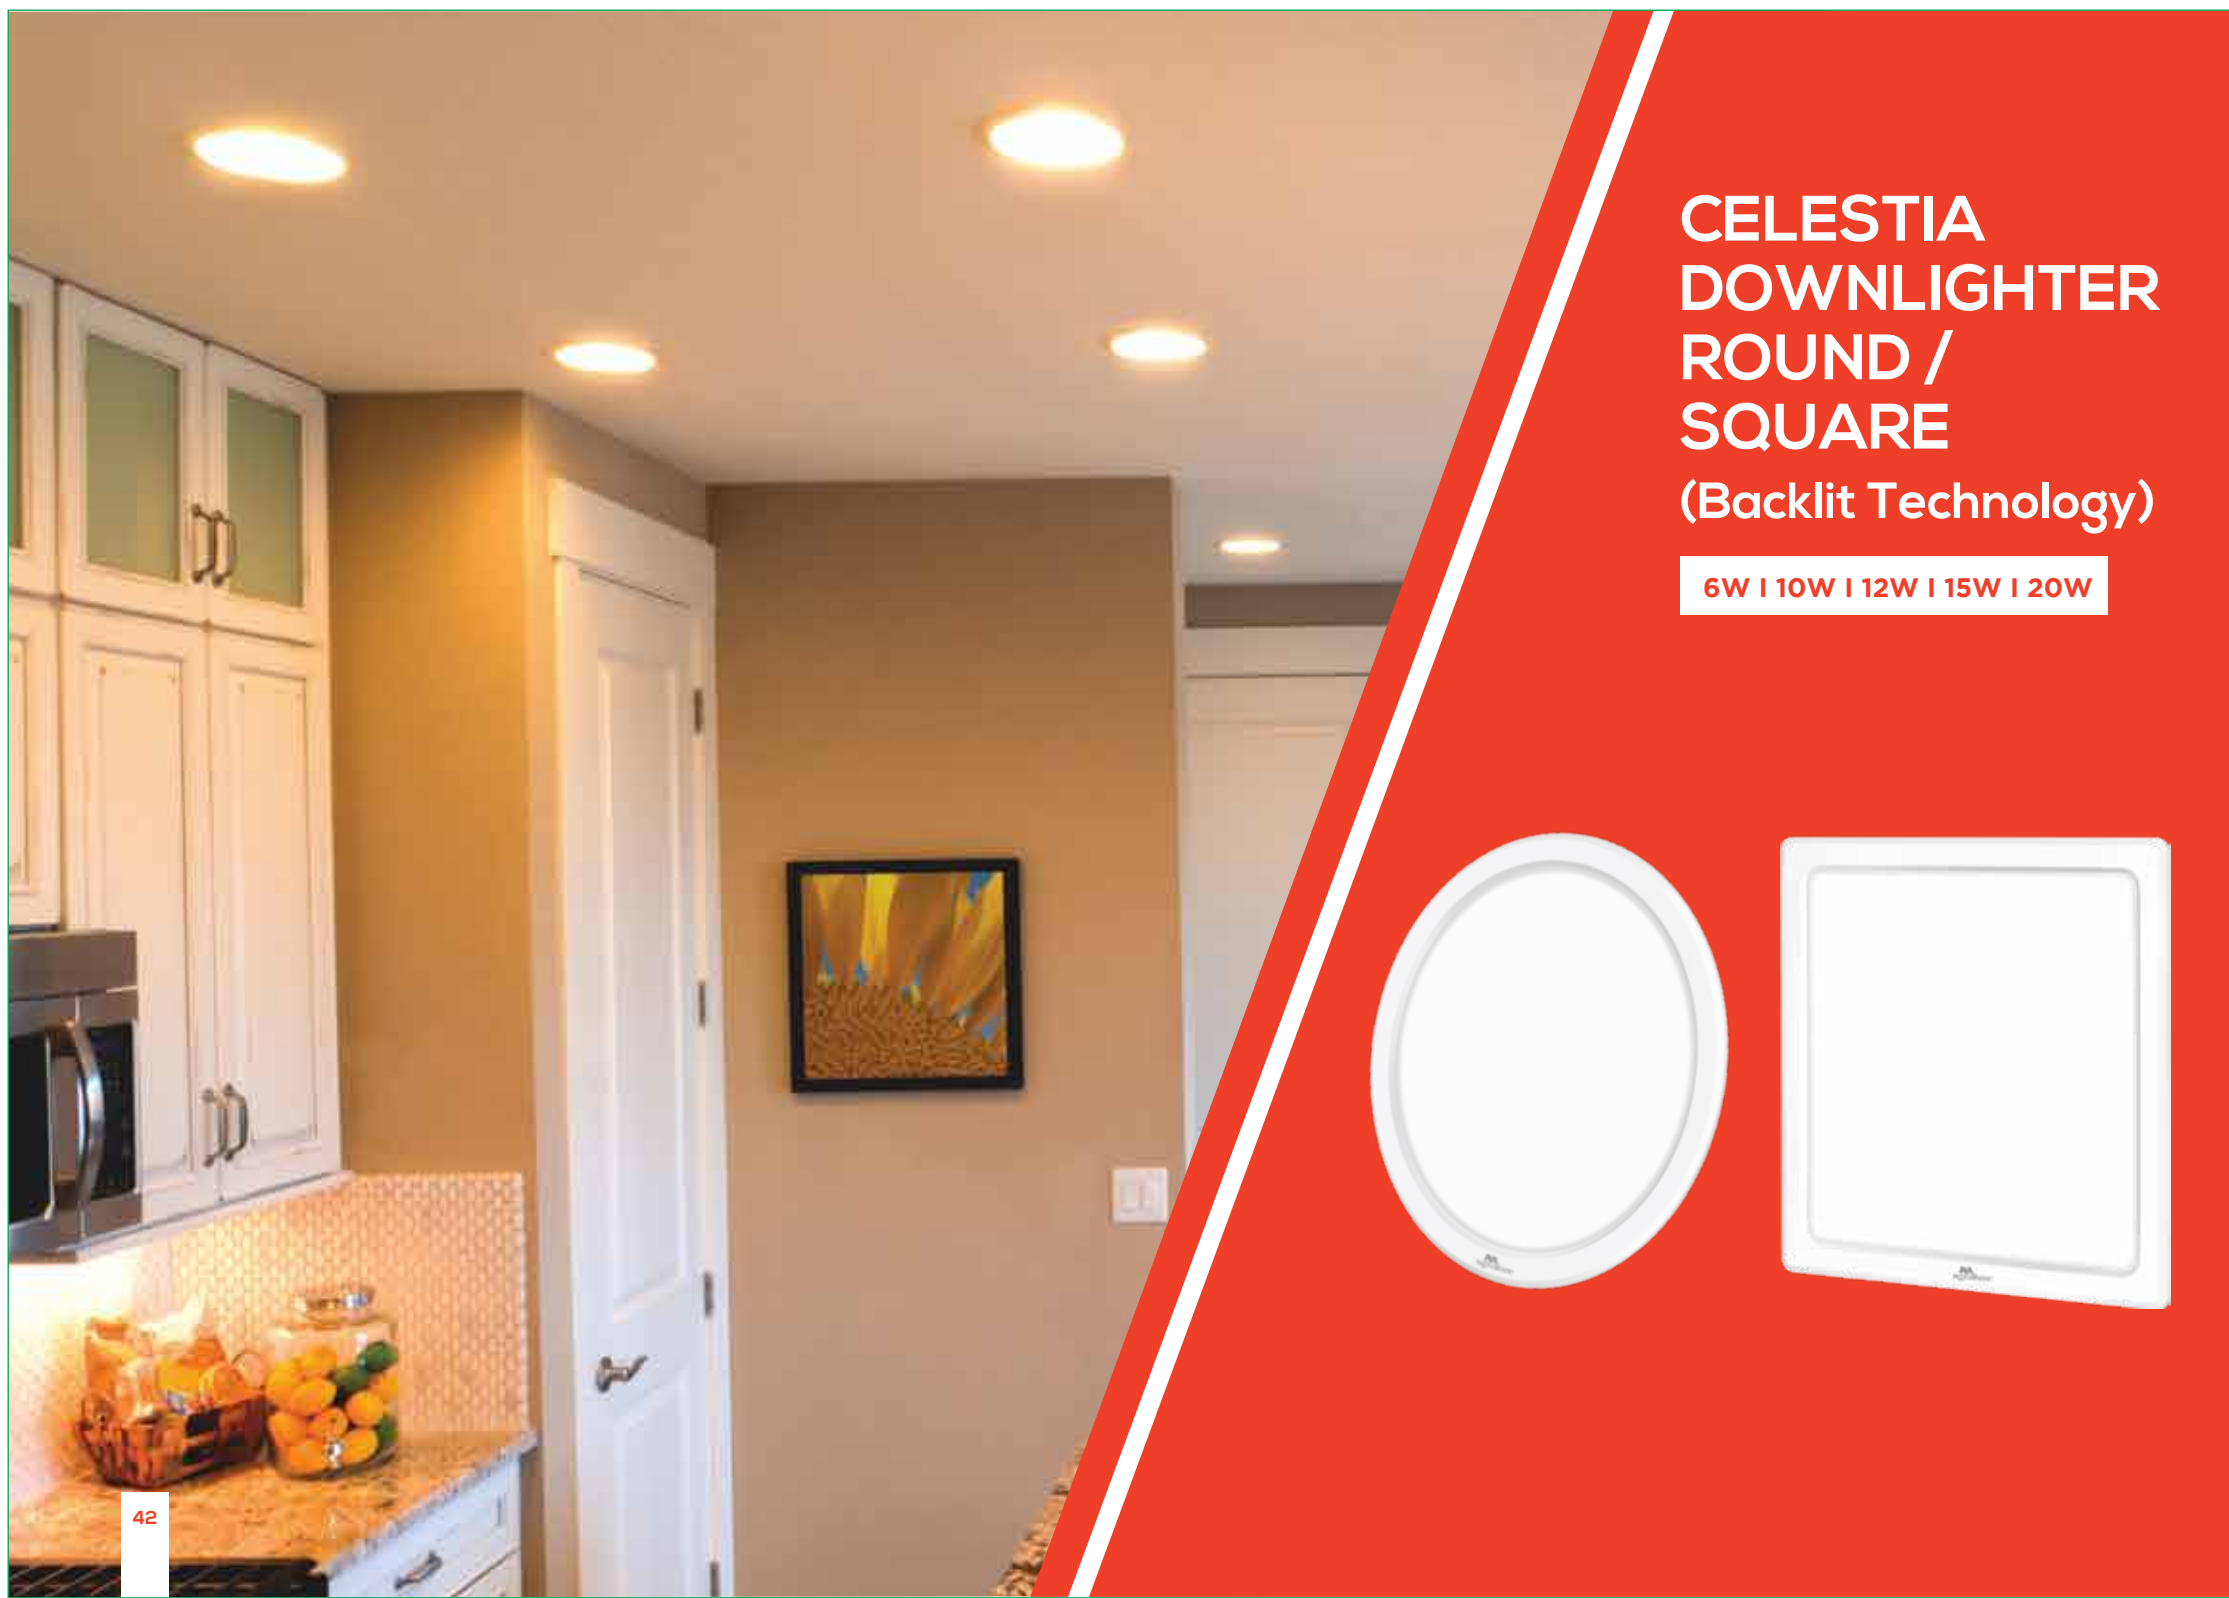

29.7 cm

29.7 cm

**CELESTIA
DOWNLIGHTER
ROUND /
SQUARE**
(Backlit Technology)

6W | 10W | 12W | 15W | 20W