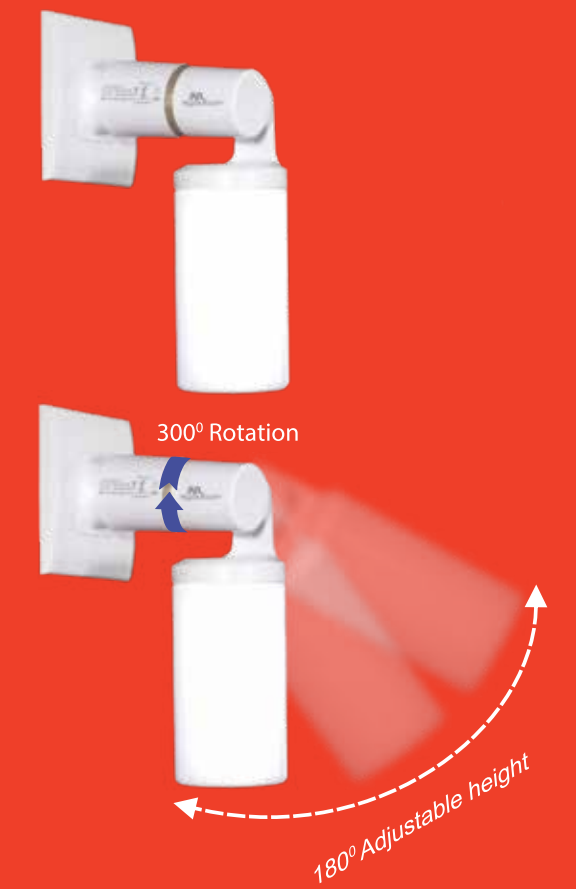

21 cm

24

25

59.4 cm

29.7 cm

29.7 cm

HAZEL DESIGNER LED LAMPS

10W

Unique
Architectural
Design

Fits in Standard B22d Holder –
No Electrician required

10W Light:
920 Lumens

Adjustable Illumination
direction with two-way rotation

Input Power	Rated Efficacy	CCT (K)	PF	CRI	Color
10W	92lm/W	6500K	CDL	>0.9	≥80