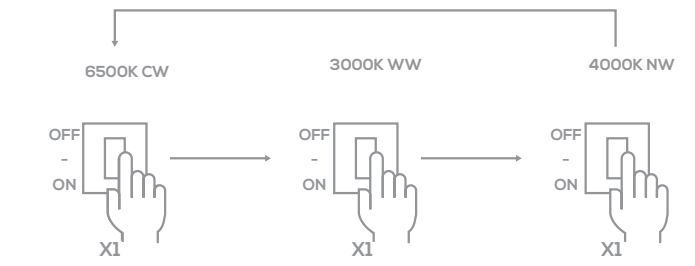

High Colour Rendering index (CRI > 80) for true colours

High Functional Light Efficacy (upto 100 Lumens per watt)

Mood Lighting

Wattage Variants	Color 3CCT Tunable	Cut-out Dimension (mm)	PF	CRI	*Lumen Efficacy
9W Round	CW/WW/NW	96	>0.9	≥80	90 lm/W
9W Square	CW/WW/NW	96x96	>0.9	≥80	90 lm/W
15W Round	CW/WW/NW	145	>0.9	≥80	100 lm/W
15W Square	CW/WW/NW	145x145	>0.9	≥80	100 lm/W

* Lumens @ 6500K, may vary as per colour

* CCT-6500K (CDL), 4000K (NW), 3000K (WW)

APPLICATION

Homes

Small offices

Showrooms