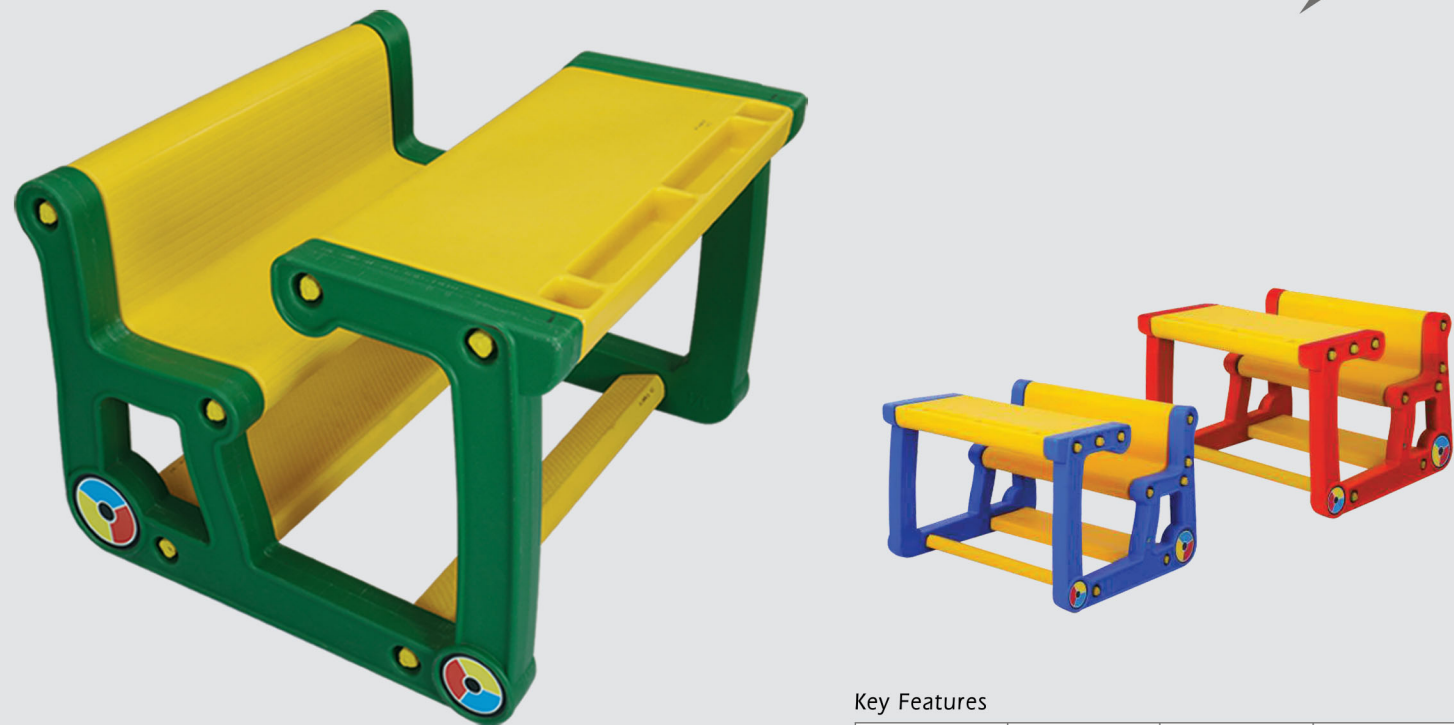

Kevin

Key Features

Height	Width	Depth	Seat Height
520 mm (20.4")	760 mm (29.9")	695 mm (27.3")	320 mm (12.5")