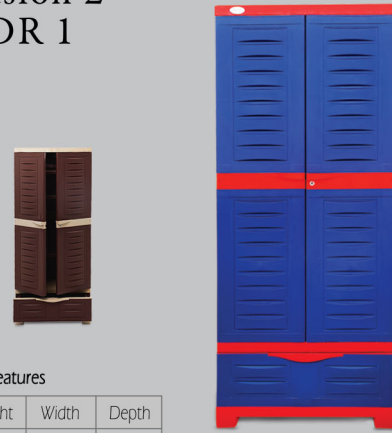

Key Features