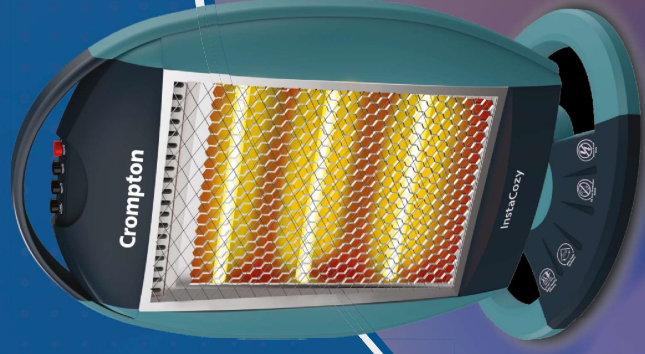

## WIDE ANGLE OSCILLATION

Three heat setting

Tilt protection

Rust free reflector

Easy to carry

Nickel chrome safety grill

Shock proof body