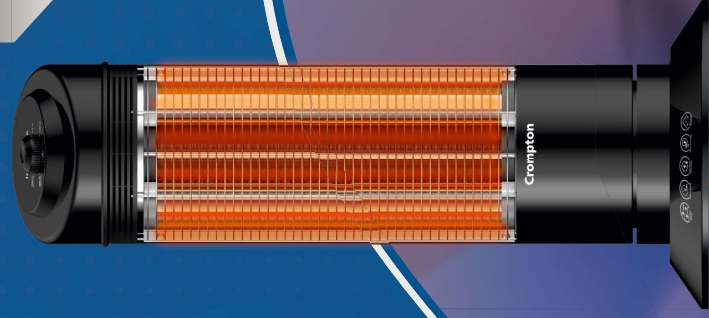

### INSTANT HEATING

Two heat setting

Nickel chrome safety grill

Wide angle oscillation

Tilt protection