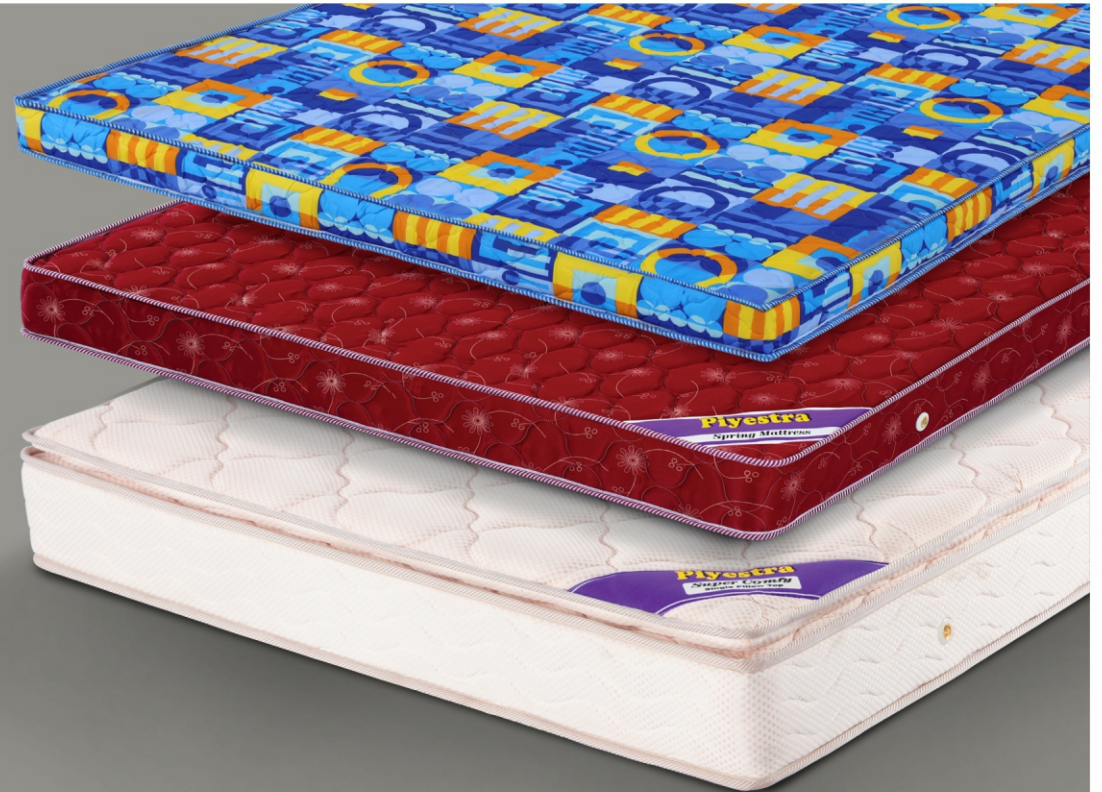

Boosting Comfort Standards in your Bedroom.

A premium finish, a double layer of cool foam and a need to innovate comfort standards in the bedroom, this super comfy mattress makes use of the best available materials in the market in order to provide its users with a blink-free sleep. Available in several colours and sizes, this mattress is everything that has been missing in your bedroom till date.